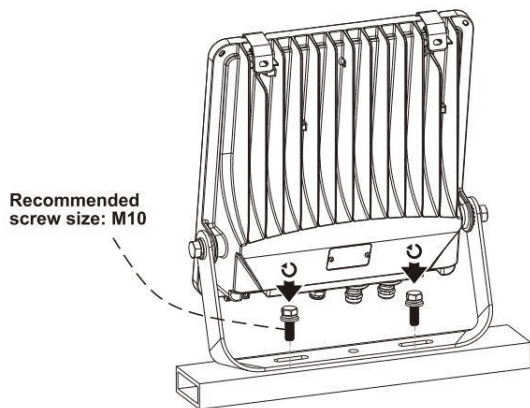

This is not an included accessory and need to be sourced separately.

Rotatable Angle

loosen the screws

Connect Wires

AC cords

- | | | |
|----------------|--|-------|
| L brown | | black |
| N blue | | white |
| ⊕ yellow/green | | green |

Warning! Do not wire dim cord to high voltage, or dim function will fail.

DIM cords

Note: color for dim cords subject to the cable label on luminaire