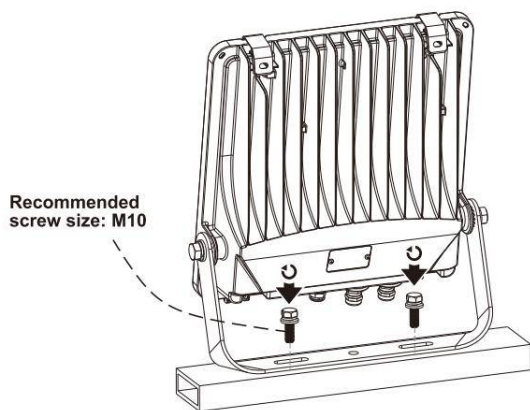

This is not an included accessory and need to be sourced separately.

**Rotatable Angle**

loosen the screws

**Connect Wires**

**AC cords**

- |                |  |       |
|----------------|--|-------|
| <b>L</b> brown |  | black |
| <b>N</b> blue  |  | white |
| ⊕ yellow/green |  | green |

Warning! Do not wire dim cord to high voltage, or dim function will fail.

**DIM cords**

Note: color for dim cords subject to the cable label on luminaire