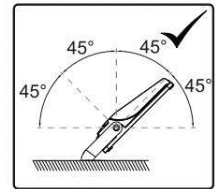

This is not an included accessory and need to be sourced separately.

**Rotatable Angle**

loosen the screws

**Connect Wires**

**AC cords**

- |                |  |       |
|----------------|--|-------|
| <b>L</b> brown |  | black |
| <b>N</b> blue  |  | white |
| ⊕ yellow/green |  | green |