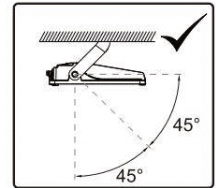

This is not an included accessory and need to be sourced separately.

**Rotatable Angle**

loosen the screws

**Connect Wires**

**AC cords**

- |                |  |       |
|----------------|--|-------|
| <b>L</b> brown |  | black |
| <b>N</b> blue  |  | white |
| ⊕ yellow/green |  | green |