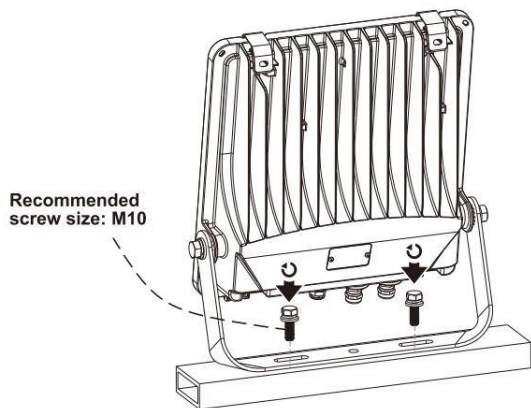

This is not an included accessory and need to be sourced separately.

**Rotatable Angle**

loosen the screws

**Connect Wires**

**AC cords**

- |                |  |       |
|----------------|--|-------|
| <b>L</b> brown |  | black |
| <b>N</b> blue  |  | white |
| ⊕ yellow/green |  | green |

Warning! Do not wire dim cord to high voltage, or dim function will fail.

**DIM cords**

Note: color for dim cords subject to the cable label on luminaire