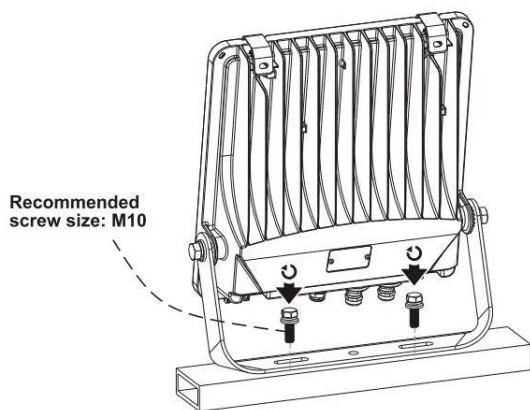

This is not an included accessory and need to be sourced separately.

Rotatable Angle

loosen the screws

Connect Wires

AC cords

L	brown		black
N	blue		white
⊕	yellow/green		green

Warning! Do not wire dim cord to high voltage, or dim function will fail.