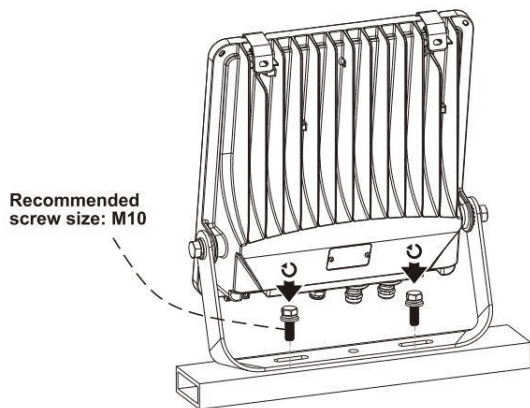

This is not an included accessory and need to be sourced separately.

Rotatable Angle

loosen the screws

Connect Wires

AC cords

| | | | |
|---|--------------|--|-------|
| L | brown | | black |
| N | blue | | white |
| ⊕ | yellow/green | | green |

Warning! Do not wire dim cord to high voltage, or dim function will fail.

DIM cords

Note: color for dim cords subject to the cable label on luminaire