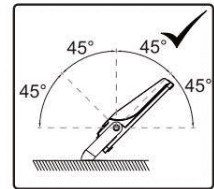

This is not an included accessory and need to be sourced separately.

**Rotatable Angle**

loosen the screws

**Connect Wires**

**AC cords**

- |                |  |       |
|----------------|--|-------|
| <b>L</b> brown |  | black |
| <b>N</b> blue  |  | white |
| ⊕ yellow/green |  | green |