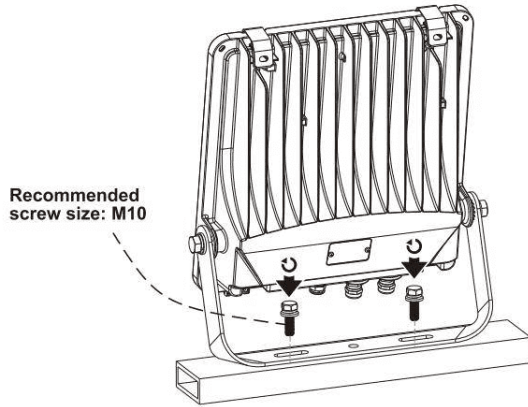

This is not an included accessory and need to be sourced separately.

**Rotatable Angle**

loosen the screws

**Connect Wires**

**AC cords**

- |                |  |       |
|----------------|--|-------|
| <b>L</b> brown |  | black |
| <b>N</b> blue  |  | white |
| ⊕ yellow/green |  | green |

**Warning!** Do not wire dim cord to high voltage, or dim function will fail.

**DIM cords**

**Note:** color for dim cords subject to the cable label on luminaire