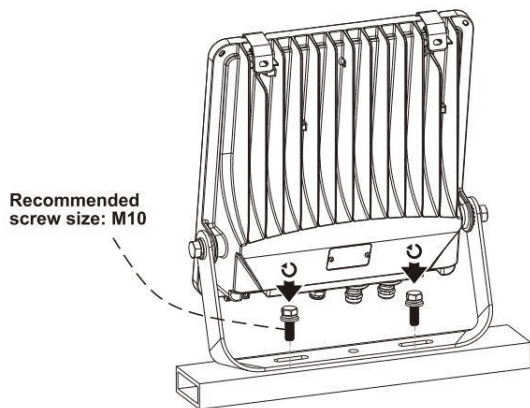

This is not an included accessory and need to be sourced separately.

**Rotatable Angle**

loosen the screws

**Connect Wires**

**AC cords**

- |                |  |       |
|----------------|--|-------|
| <b>L</b> brown |  | black |
| <b>N</b> blue  |  | white |
| ⊕ yellow/green |  | green |

**Warning!** Do not wire dim cord to high voltage, or dim function will fail.

**DIM cords**

**Note:** color for dim cords subject to the cable label on luminaire