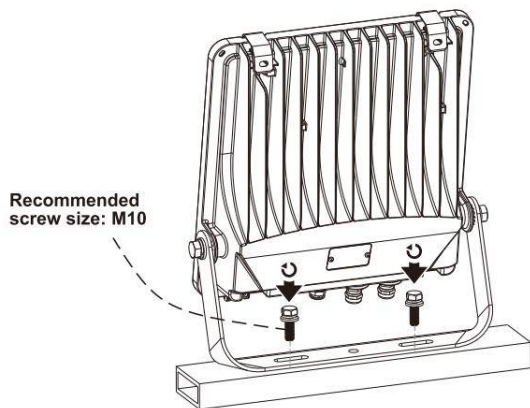

This is not an included accessory and need to be sourced separately.

Rotatable Angle

loosen the screws

Connect Wires

AC cords

L	brown		black
N	blue		white
⊕	yellow/green		green

Warning! Do not wire dim cord to high voltage, or dim function will fail.