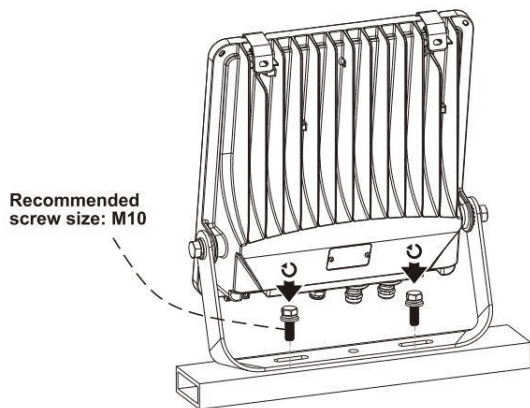

This is not an included accessory and need to be sourced separately.

Rotatable Angle

loosen the screws

Connect Wires

AC cords

| | | |
|----------------|--|-------|
| L brown | | black |
| N blue | | white |
| ⊕ yellow/green | | green |

Warning! Do not wire dim cord to high voltage, or dim function will fail.

DIM cords

Note: color for dim cords subject to the cable label on luminaire