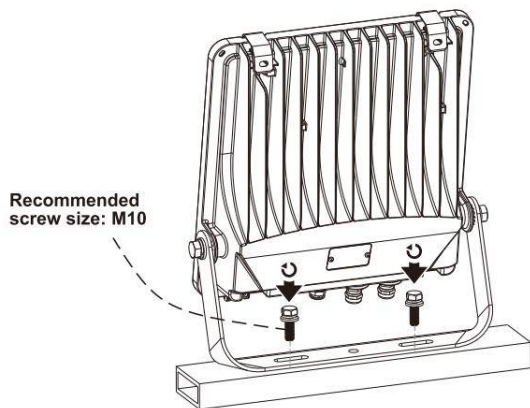

This is not an included accessory and need to be sourced separately.

**Rotatable Angle**

loosen the screws

**Connect Wires**

**AC cords**

<b>L</b> brown		black
<b>N</b> blue		white
⊕ yellow/green		green

Warning! Do not wire dim cord to high voltage, or dim function will fail.

**DIM cords**

Note: color for dim cords subject to the cable label on luminaire