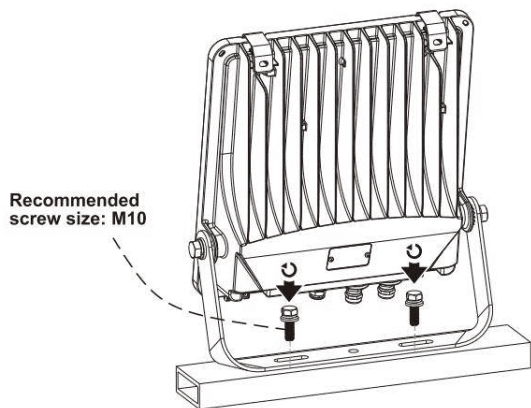

This is not an included accessory and need to be sourced separately.

Rotatable Angle

loosen the screws

Connect Wires

AC cords

- | | | |
|----------------|--|-------|
| L brown | | black |
| N blue | | white |
| ⊕ yellow/green | | green |

Warning! Do not wire dim cord to high voltage, or dim function will fail.

DIM cords

Note: color for dim cords subject to the cable label on luminaire