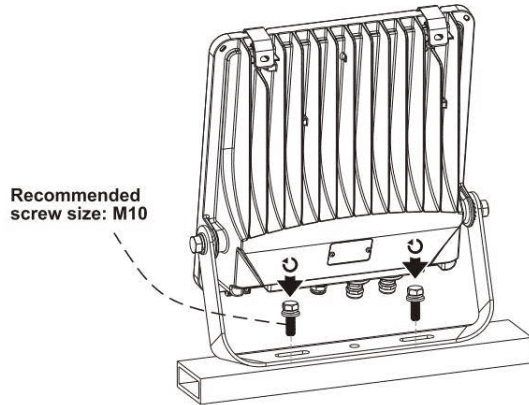

This is not an included accessory and need to be sourced separately.

Rotatable Angle

loosen the screws

Connect Wires

AC cords

- | | | |
|----------------|--|-------|
| L brown | | black |
| N blue | | white |
| ⊕ yellow/green | | green |

Warning! Do not wire dim cord to high voltage, or dim function will fail.

DIM cords

Note: color for dim cords subject to the cable label on luminaire