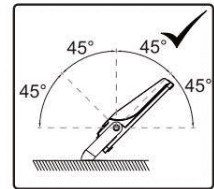

This is not an included accessory and need to be sourced separately.

Rotatable Angle

loosen the screws

Connect Wires

AC cords

- | | | |
|----------------|--|-------|
| L brown | | black |
| N blue | | white |
| ⊕ yellow/green | | green |