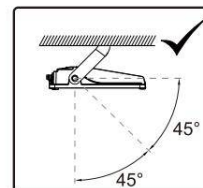

This is not an included accessory and need to be sourced separately.

Rotatable Angle

loosen the screws

Connect Wires

AC cords

- | | | | |
|---|--------------|--|-------|
| L | brown | | black |
| N | blue | | white |
| ⊕ | yellow/green | | green |