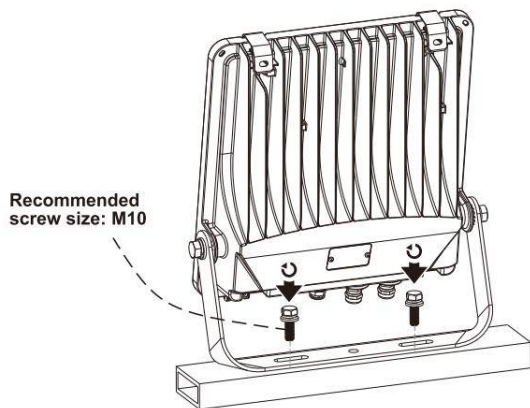

This is not an included accessory and need to be sourced separately.

Rotatable Angle

loosen the screws

Connect Wires

AC cords

- | | | | |
|---|--------------|--|-------|
| L | brown | | black |
| N | blue | | white |
| ⊕ | yellow/green | | green |

Warning! Do not wire dim cord to high voltage, or dim function will fail.

DIM cords

Note: color for dim cords subject to the cable label on luminaire