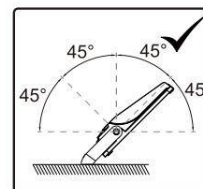

This is not an included accessory and need to be sourced separately.

Rotatable Angle

loosen the screws

Connect Wires

AC cords

- | | | | |
|---|--------------|--|-------|
| L | brown | | black |
| N | blue | | white |
| ⊕ | yellow/green | | green |