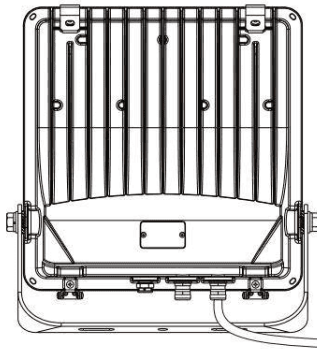

This is not an included accessory and need to be sourced separately.

Recommended screw size: M10

Rotatable Angle

loosen the screws

Connect Wires

AC cords

- | | | | |
|---|--------------|--|-------|
| L | brown | | black |
| N | blue | | white |
| ⊕ | yellow/green | | green |

Warning! Do not wire dim cord to high voltage, or dim function will fail.

DIM cords

Note: color for dim cords subject to the cable label on luminaire