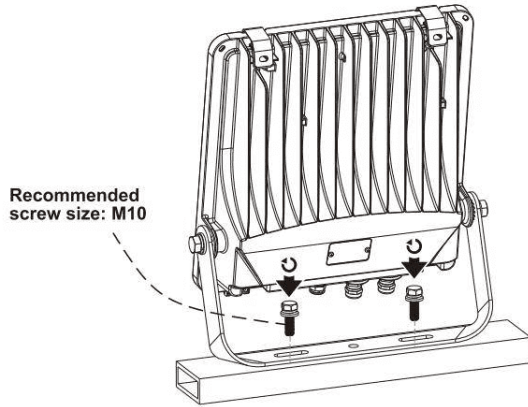

This is not an included accessory and need to be sourced separately.

Recommended screw size: M10

Rotatable Angle

loosen the screws

Connect Wires

AC cords

- | | | | |
|---|--------------|--|-------|
| L | brown | | black |
| N | blue | | white |
| ⊕ | yellow/green | | green |