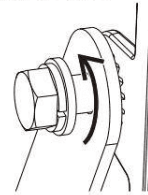

This is not an included accessory and need to be sourced separately.

Recommended screw size: M10

Rotatable Angle

loosen the screws

Connect Wires

AC cords

- | | | | |
|---|--------------|--|-------|
| L | brown | | black |
| N | blue | | white |
| ⊕ | yellow/green | | green |

Warning! Do not wire dim cord to high voltage, or dim function will fail.

DIM cords

Note: color for dim cords subject to the cable label on luminaire