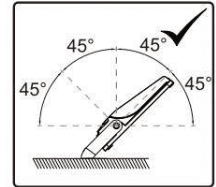

This is not an included accessory and need to be sourced separately.

Recommended screw size: M10

Rotatable Angle

loosen the screws

Connect Wires

AC cords

- | | | | |
|---|--------------|--|-------|
| L | brown | | black |
| N | blue | | white |
| ⊕ | yellow/green | | green |