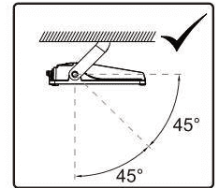

This is not an included accessory and need to be sourced separately.

Recommended screw size: M10

Rotatable Angle

loosen the screws

Connect Wires

AC cords

- | | | | |
|---|--------------|--|-------|
| L | brown | | black |
| N | blue | | white |
| ⊕ | yellow/green | | green |