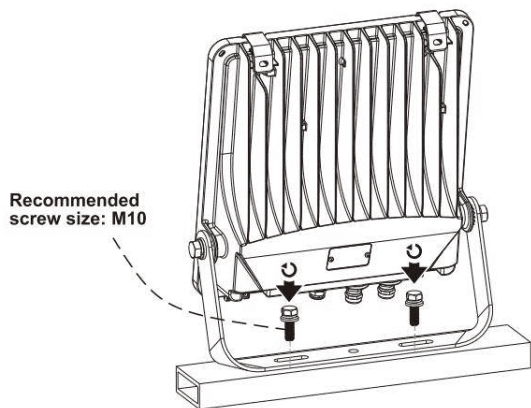

This is not an included accessory and need to be sourced separately.

Rotatable Angle

loosen the screws

Connect Wires

AC cords

- | | | | |
|---|--------------|--|-------|
| L | brown | | black |
| N | blue | | white |
| ⊕ | yellow/green | | green |

Warning! Do not wire dim cord to high voltage, or dim function will fail.

DIM cords

Note: color for dim cords subject to the cable label on luminaire