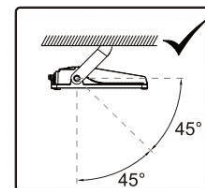

This is not an included accessory and need to be sourced separately.

Rotatable Angle

loosen the screws

Connect Wires

AC cords

- | | | |
|----------------|--|-------|
| L brown | | black |
| N blue | | white |
| ⊕ yellow/green | | green |