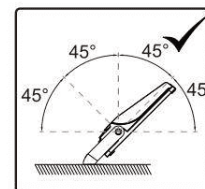

This is not an included accessory and need to be sourced separately.

Rotatable Angle

loosen the screws

Connect Wires

AC cords

- | | | |
|----------------|--|-------|
| L brown | | black |
| N blue | | white |
| ⊕ yellow/green | | green |