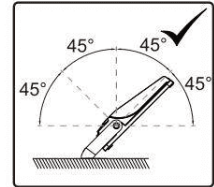

This is not an included accessory and need to be sourced separately.

Rotatable Angle

loosen the screws

Connect Wires

AC cords

- | | | |
|----------------|--|-------|
| L brown | | black |
| N blue | | white |
| ⊕ yellow/green | | green |