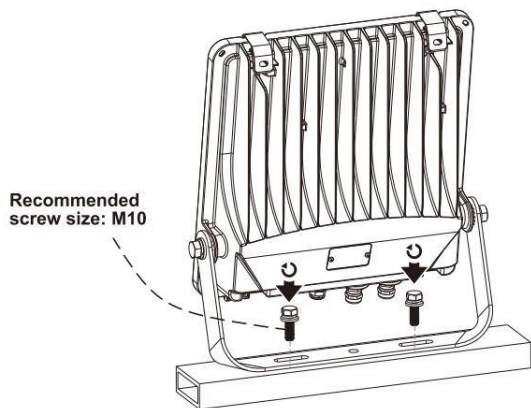

This is not an included accessory and need to be sourced separately.

Rotatable Angle

loosen the screws

Connect Wires

AC cords

- | | | |
|----------------|--|-------|
| L brown | | black |
| N blue | | white |
| ⊕ yellow/green | | green |

Warning! Do not wire dim cord to high voltage, or dim function will fail.

DIM cords

Note: color for dim cords subject to the cable label on luminaire