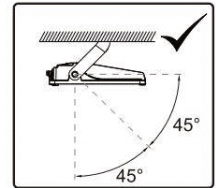

This is not an included accessory and need to be sourced separately.

**Rotatable Angle**

loosen the screws

**Connect Wires**

**AC cords**

L	brown		black
N	blue		white
⊕	yellow/green		green

Warning! Do not wire dim cord to high voltage, or dim function will fail.