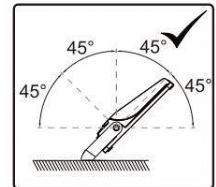

This is not an included accessory and need to be sourced separately.

**Rotatable Angle**

loosen the screws

**Connect Wires**

**AC cords**

L	brown		black
N	blue		white
⊕	yellow/green		green

Warning! Do not wire dim cord to high voltage, or dim function will fail.