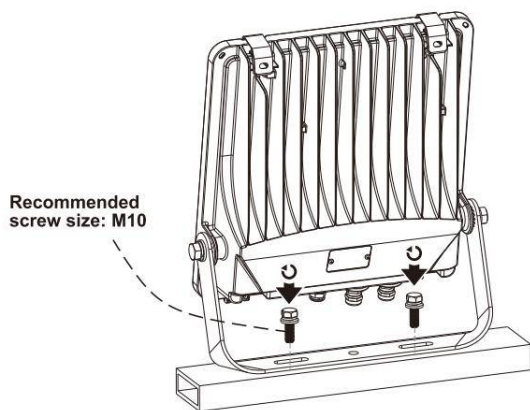

This is not an included accessory and need to be sourced separately.

Rotatable Angle

loosen the screws

Connect Wires

AC cords

L brown		black
N blue		white
⊕ yellow/green		green

Warning! Do not wire dim cord to high voltage, or dim function will fail.