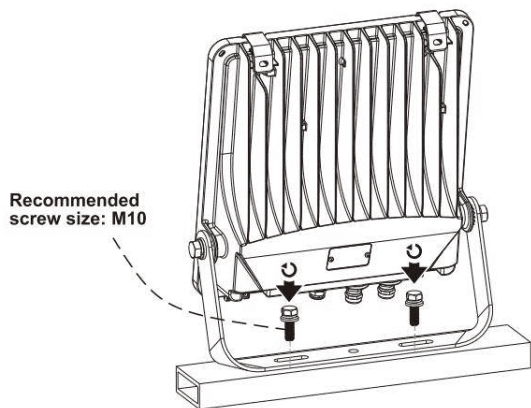

This is not an included accessory and need to be sourced separately.

**Rotatable Angle**

loosen the screws

**Connect Wires**

**AC cords**

|                |  |       |
|----------------|--|-------|
| <b>L</b> brown |  | black |
| <b>N</b> blue  |  | white |
| ⊕ yellow/green |  | green |

Warning! Do not wire dim cord to high voltage, or dim function will fail.

**DIM cords**

Note: color for dim cords subject to the cable label on luminaire