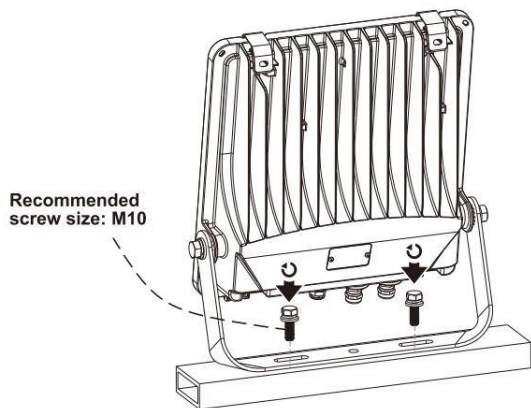

This is not an included accessory and need to be sourced separately.

Rotatable Angle

loosen the screws

Connect Wires

AC cords

L	brown		black
N	blue		white
⊕	yellow/green		green

Warning! Do not wire dim cord to high voltage, or dim function will fail.