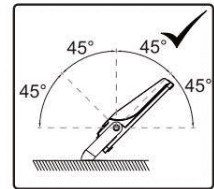

This is not an included accessory and need to be sourced separately.

**Rotatable Angle**

loosen the screws

**Connect Wires**

**AC cords**

- |   |              |  |       |
|---|--------------|--|-------|
| L | brown        |  | black |
| N | blue         |  | white |
| ⊕ | yellow/green |  | green |