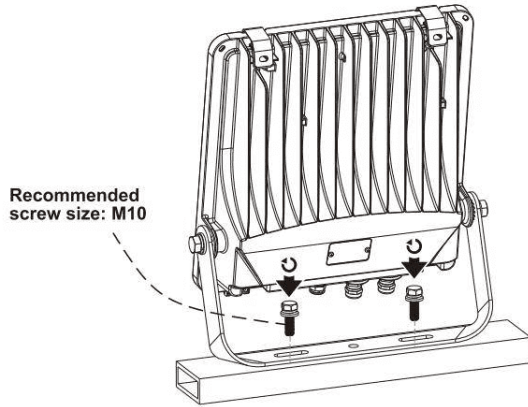

This is not an included accessory and need to be sourced separately.

**Rotatable Angle**

loosen the screws

**Connect Wires**

**AC cords**

- |                |  |       |
|----------------|--|-------|
| <b>L</b> brown |  | black |
| <b>N</b> blue  |  | white |
| ⊕ yellow/green |  | green |

**Warning!** Do not wire dim cord to high voltage, or dim function will fail.

**DIM cords**

Note: color for dim cords subject to the cable label on luminaire