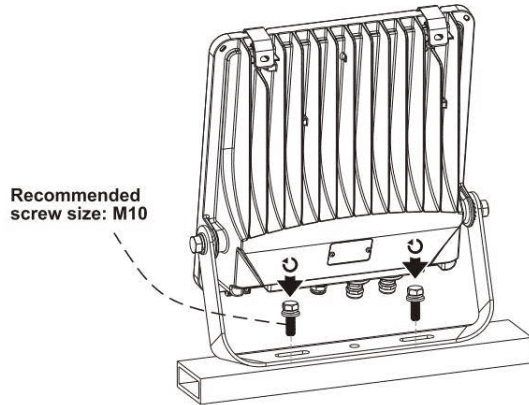

This is not an included accessory and need to be sourced separately.

Rotatable Angle

loosen the screws

Connect Wires

AC cords

- | | | | |
|---|--------------|--|-------|
| L | brown | | black |
| N | blue | | white |
| ⊕ | yellow/green | | green |

Warning! Do not wire dim cord to high voltage, or dim function will fail.

DIM cords

Note: color for dim cords subject to the cable label on luminaire