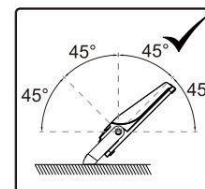

This is not an included accessory and need to be sourced separately.

Rotatable Angle

loosen the screws

Connect Wires

AC cords

- | | | |
|----------------|--|-------|
| L brown | | black |
| N blue | | white |
| ⊕ yellow/green | | green |