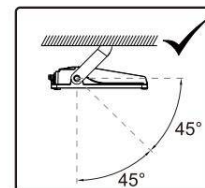

This is not an included accessory and need to be sourced separately.

Rotatable Angle

loosen the screws

Connect Wires

AC cords

- | | | |
|----------------|--|-------|
| L brown | | black |
| N blue | | white |
| ⊕ yellow/green | | green |