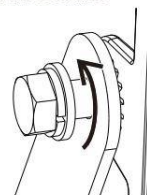

This is not an included accessory and need to be sourced separately.

Rotatable Angle

loosen the screws

Connect Wires

AC cords

- | | | |
|----------------|--|-------|
| L brown | | black |
| N blue | | white |
| ⊕ yellow/green | | green |

Warning! Do not wire dim cord to high voltage, or dim function will fail.

DIM cords

Note: color for dim cords subject to the cable label on luminaire