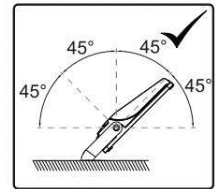

This is not an included accessory and need to be sourced separately.

Rotatable Angle

loosen the screws

Connect Wires

AC cords

- | | | | |
|---|--------------|--|-------|
| L | brown | | black |
| N | blue | | white |
| ⊕ | yellow/green | | green |