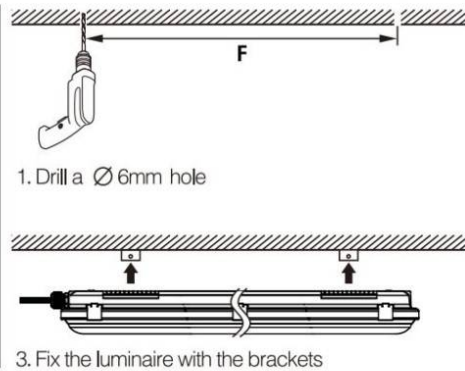

	L	W	H	F
650mm	650	85	80	395
1220mm	1200	85	80	845
1520mm	1500	85	80	1135

! WARNING

Switch off the power supply before installation

! WARNING

- 1) Switch off the power supply before installation
- 2) Installation should be done by registered electricians