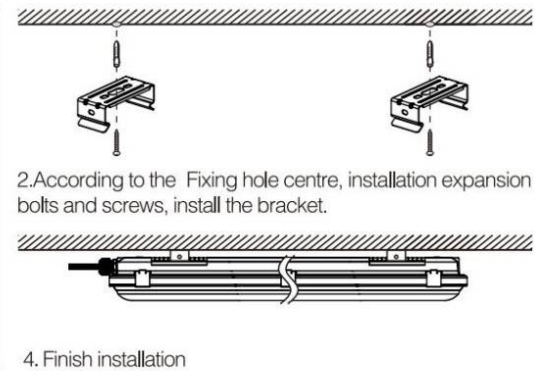

	L	W	H	F
650mm	650	85	80	395
1220mm	1200	85	80	845
1520mm	1500	85	80	1135

! WARNING

Switch off the power supply before installation

! WARNING

- 1) Switch off the power supply before installation
- 2) Installation should be done by registered electricians