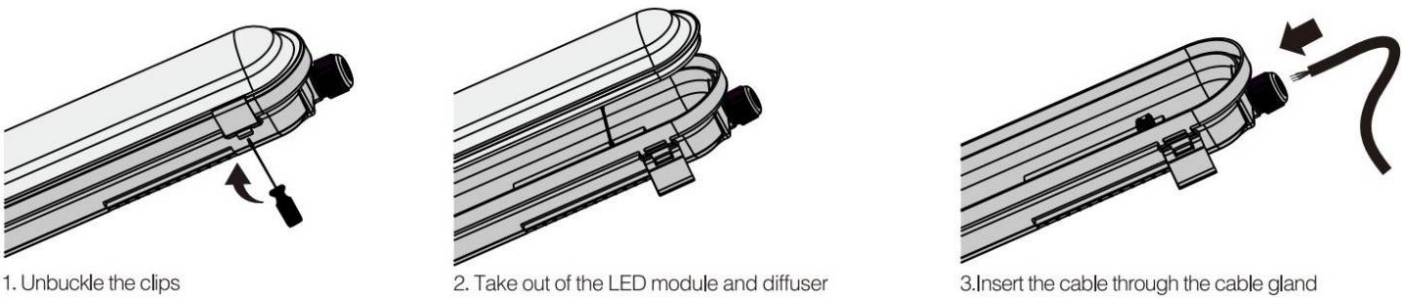

	L	W	H	F
650mm	650	85	80	395
1220mm	1200	85	80	845
1520mm	1500	85	80	1135

! WARNING

Switch off the power supply before installation

! WARNING

- 1) Switch off the power supply before installation
- 2) Installation should be done by registered electricians