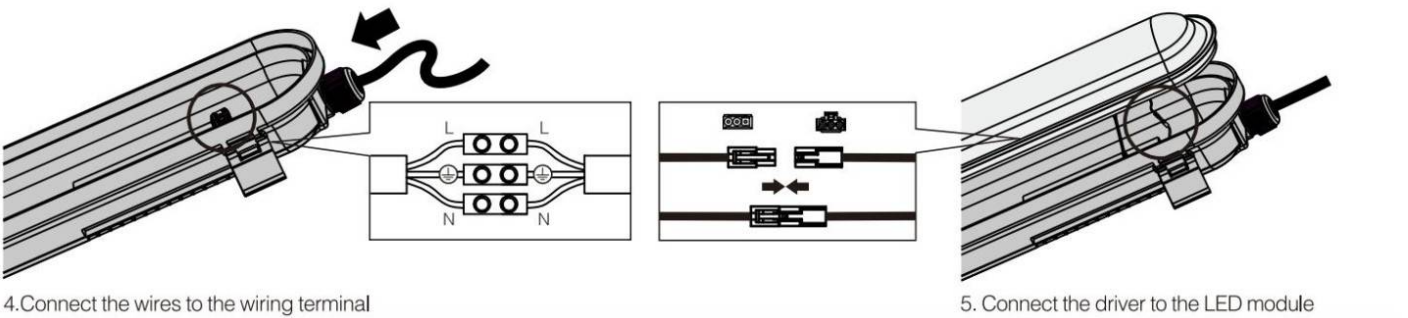

	L	W	H	F
650mm	650	85	80	395
1220mm	1200	85	80	845
1520mm	1500	85	80	1135

! WARNING

Switch off the power supply before installation

! WARNING

- 1) Switch off the power supply before installation
- 2) Installation should be done by registered electricians