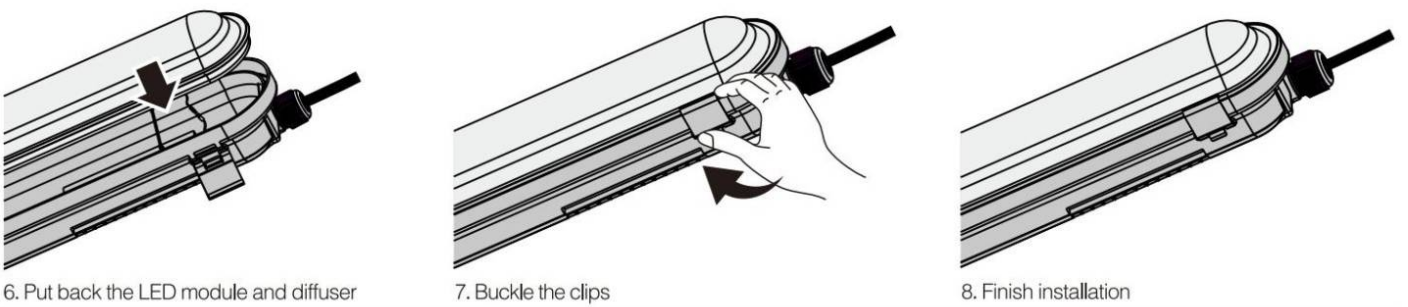

	L	W	H	F
650mm	650	85	80	395
1220mm	1200	85	80	845
1520mm	1500	85	80	1135

! WARNING

Switch off the power supply before installation

! WARNING

- 1) Switch off the power supply before installation
- 2) Installation should be done by registered electricians