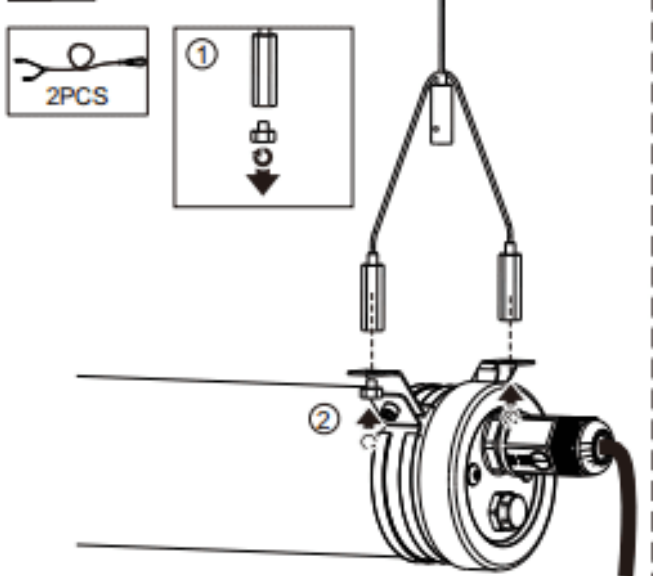

**INTÉRIEURS / INDUSTRIEL /
TUBEPROOF / TUBEPROOF**

Code article 86.I008.4403.01

LAVOV
L I G H T I N G

Suspension Mounting (Optional)

1. ✖

2. ✖

3. ✖

4. ✖