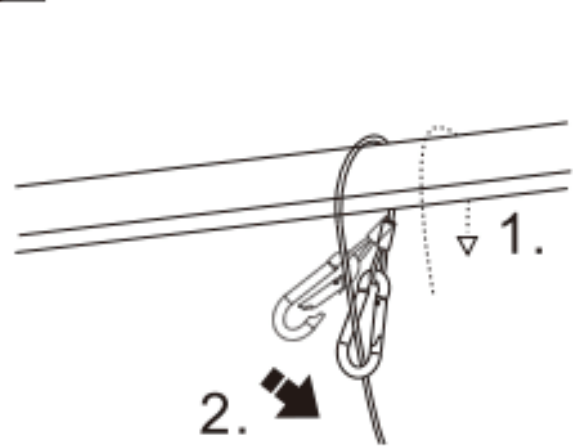

**INTÉRIEURS / INDUSTRIEL /
TUBEPROOF / TUBEPROOF**

Code article 86.I008.4403.01

LAVOV
L I G H T I N G

Suspension Mounting (Optional)

1. ✖

2. ✖

3. ✖

4. ✖