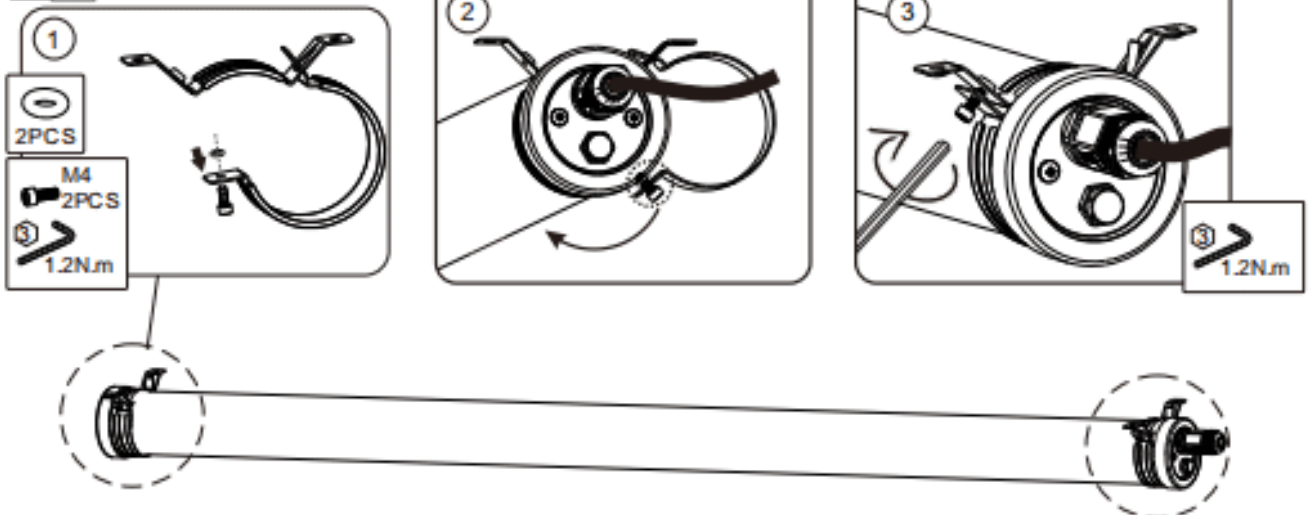

**INTÉRIEURS / INDUSTRIEL /
TUBEPROOF / TUBEPROOF**

Code article 86.I008.4403.01

LAVOV
L I G H T I N G

Suspension Mounting (Optional)

1. ✖

2. ✖

3. ✖

4. ✖