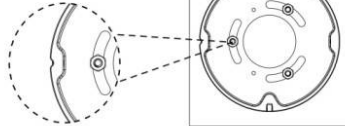

Instruction Manual

⑤

The direction of light should be on both side of notch. Please install bollard head properly.

⑥

⑦

⑧

⑨

PIR sensor detection coverage

The light keeps 100% when presence is detected for 3 minute hold time, then turn off if no presence detected.

Product Specifications		15W		25W	
Input Voltage		100-277 Vac/120-277 Vac/100-240 Vac/220-240 Vac (Subject to the input voltage on nameplate)			
Power Frequency		50 / 60 Hz			
Outlook Dimensions		Ø135×500mm (Ø5.31"×19.69")	Ø135×1000mm (Ø5.31"×39.37")	Ø135×500mm (Ø5.31"×19.69")	Ø135×1000mm (Ø5.31"×39.37")
Net Weight		3.8±0.3kg (8.38±0.66Lbs)	5.4±0.3kg (11.9±0.66Lbs)	3.8±0.3kg (8.38±0.66Lbs)	5.4±0.3kg (11.9±0.66Lbs)
Working Temperature	Conventional	-20°C to +45°C (-4°F to +113°F)			
	With PIR	-20°C to +40°C (-4°F to +104°F)			
	DALI	-30°C to +50°C (-22°F to +122°F)			
Storing Temperature		-40°C to +70°C (-40°F to +158°F)			

Installation Instructions

Packing List		
	Base plate template	1PC
	Screw fixing plate	1PC
	Screw M5*16	4PCS
	Screw M6	3PCS
	Nut M6	3PCS

0.5m

1m

Physical Dimensions(mm/inch)

500(19.69")

1000(39.37")

Ø133(5.24")

Installation

①

②

③

Hole Diameter:
Ø30-55mm
(Ø1.18"-2.17")

④

Suggested cement
column size