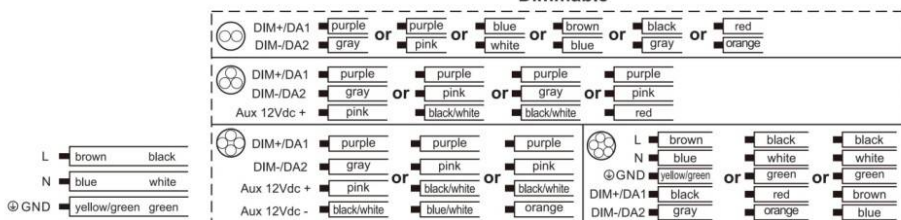

Dimmable

Warning! do not wire dim cord to high voltage, or dim function will fail.

- For type Y attachments: if the external flexible cable or cord of this luminaire is damaged, it shall be exclusively replaced by the manufacturer or his service agent or a similar qualified person in order to avoid a hazard.
- The light source contained in this luminaire shall only be replaced by the manufacturer or his service agent or a similar qualified person.