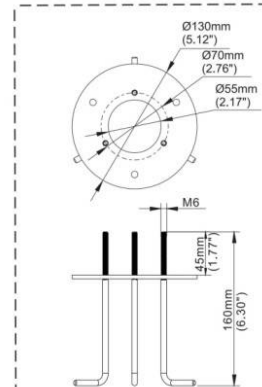

Instruction Manual

⑤

The direction of light should be on both side of notch. Please install bollard head properly.

⑥

⑦

⑧

⑨

PIR sensor detection coverage

The light keeps 100% when presence is detected for 3 minute hold time, then turn off if no presence detected.

Product Specifications		15W		25W	
Input Voltage		100-277 Vac/120-277 Vac/100-240 Vac/220-240 Vac (Subject to the input voltage on nameplate)			
Power Frequency		50 / 60 Hz			
Outlook Dimensions		Ø135×500mm (Ø5.31"×19.69")	Ø135×1000mm (Ø5.31"×39.37")	Ø135×500mm (Ø5.31"×19.69")	Ø135×1000mm (Ø5.31"×39.37")
Net Weight		3.8±0.3kg (8.38±0.66Lbs)	5.4±0.3kg (11.9±0.66Lbs)	3.8±0.3kg (8.38±0.66Lbs)	5.4±0.3kg (11.9±0.66Lbs)
Working Temperature	Conventional	-20°C to +45°C (-4°F to +113°F)			
	With PIR	-20°C to +40°C (-4°F to +104°F)			
	DALI	-30°C to +50°C (-22°F to +122°F)			
Storing Temperature		-40°C to +70°C (-40°F to +158°F)			

Installation Instructions

Packing List		
	Base plate template	1PC
	Screw fixing plate	1PC
	Screw M5*16	4PCS
	Screw M6	3PCS
	Nut M6	3PCS

0.5m

1m

Physical Dimensions(mm/inch)

500(19.69")

1000(39.37")

Ø133(5.24")

Installation

①

②

③

Hole Diameter:
Ø30-55mm
(Ø1.18"-2.17")

④

Suggested cement
column size