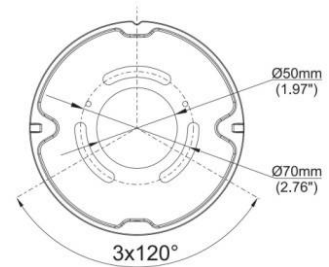

Instruction Manual

⑤

The direction of light should be on both side of notch. Please install bollard head properly.

⑥

⑦

⑧

⑨

PIR sensor detection coverage

The light keeps 100% when presence is detected for 3 minute hold time, then turn off if no presence detected.

Product Specifications		15W		25W	
Input Voltage		100-277 Vac/120-277 Vac/100-240 Vac/220-240 Vac (Subject to the input voltage on nameplate)			
Power Frequency		50 / 60 Hz			
Outlook Dimensions		Ø135×500mm (Ø5.31"×19.69")	Ø135×1000mm (Ø5.31"×39.37")	Ø135×500mm (Ø5.31"×19.69")	Ø135×1000mm (Ø5.31"×39.37")
Net Weight		3.8±0.3kg (8.38±0.66Lbs)	5.4±0.3kg (11.9±0.66Lbs)	3.8±0.3kg (8.38±0.66Lbs)	5.4±0.3kg (11.9±0.66Lbs)
Working Temperature	Conventional	-20°C to +45°C (-4°F to +113°F)			
	With PIR	-20°C to +40°C (-4°F to +104°F)			
	DALI	-30°C to +50°C (-22°F to +122°F)			
Storing Temperature		-40°C to +70°C (-40°F to +158°F)			

Installation Instructions

Packing List		
	Base plate template	1PC
	Screw fixing plate	1PC
	Screw M5*16	4PCS
	Screw M6	3PCS
	Nut M6	3PCS

0.5m

1m

Physical Dimensions(mm/inch)

500(19.69")

1000(39.37")

Ø133(5.24")

Installation

①

②

③

Hole Diameter:
Ø30-55mm
(Ø1.18"-2.17")

④

Suggested cement
column size