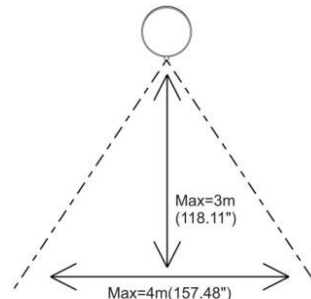

Instruction Manual

⑤

The direction of light should be on both side of notch. Please install bollard head properly.

⑥

⑦

⑧

⑨

PIR sensor detection coverage

The light keeps 100% when presence is detected for 3 minute hold time, then turn off if no presence detected.

Product Specifications		15W		25W	
Input Voltage		100-277 Vac/120-277 Vac/100-240 Vac/220-240 Vac (Subject to the input voltage on nameplate)			
Power Frequency		50 / 60 Hz			
Outlook Dimensions		Ø135×500mm (Ø5.31"×19.69")	Ø135×1000mm (Ø5.31"×39.37")	Ø135×500mm (Ø5.31"×19.69")	Ø135×1000mm (Ø5.31"×39.37")
Net Weight		3.8±0.3kg (8.38±0.66Lbs)	5.4±0.3kg (11.9±0.66Lbs)	3.8±0.3kg (8.38±0.66Lbs)	5.4±0.3kg (11.9±0.66Lbs)
Working Temperature	Conventional	-20°C to +45°C (-4°F to +113°F)			
	With PIR	-20°C to +40°C (-4°F to +104°F)			
	DALI	-30°C to +50°C (-22°F to +122°F)			
Storing Temperature		-40°C to +70°C (-40°F to +158°F)			

Installation Instructions

Packing List		
	Base plate template	1PC
	Screw fixing plate	1PC
	Screw M5*16	4PCS
	Screw M6	3PCS
	Nut M6	3PCS

0.5m

1m

Physical Dimensions(mm/inch)

500(19.69")

1000(39.37")

Ø133(5.24")

Installation

①

②

③

Hole Diameter:
Ø30-55mm
(Ø1.18"-2.17")

④

Suggested cement
column size