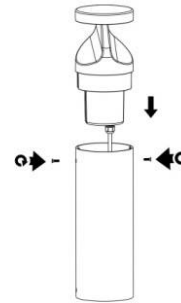

Instruction Manual

⑤

The direction of light should be on both side of notch. Please install bollard head properly.

⑥

⑦

⑧

⑨

PIR sensor detection coverage

The light keeps 100% when presence is detected for 3 minute hold time, then turn off if no presence detected.

Product Specifications		15W		25W	
Input Voltage		100-277 Vac/120-277 Vac/100-240 Vac/220-240 Vac (Subject to the input voltage on nameplate)			
Power Frequency		50 / 60 Hz			
Outlook Dimensions		Ø135×500mm (Ø5.31"×19.69")	Ø135×1000mm (Ø5.31"×39.37")	Ø135×500mm (Ø5.31"×19.69")	Ø135×1000mm (Ø5.31"×39.37")
Net Weight		3.8±0.3kg (8.38±0.66Lbs)	5.4±0.3kg (11.9±0.66Lbs)	3.8±0.3kg (8.38±0.66Lbs)	5.4±0.3kg (11.9±0.66Lbs)
Working Temperature	Conventional	-20°C to +45°C (-4°F to +113°F)			
	With PIR	-20°C to +40°C (-4°F to +104°F)			
	DALI	-30°C to +50°C (-22°F to +122°F)			
Storing Temperature		-40°C to +70°C (-40°F to +158°F)			

Installation Instructions

Packing List		
	Base plate template	1PC
	Screw fixing plate	1PC
	Screw M5*16	4PCS
	Screw M6	3PCS
	Nut M6	3PCS

0.5m

1m

Physical Dimensions(mm/inch)

500(19.69")

1000(39.37")

Ø133(5.24")

Installation

①

②

③

Hole Diameter:
Ø30-55mm
(Ø1.18"-2.17")

④

Suggested cement
column size