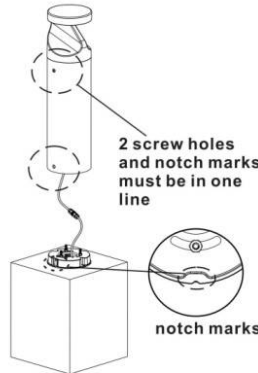

Instruction Manual

⑤

The direction of light should be on both side of notch. Please install bollard head properly.

⑥

⑦

⑧

⑨

PIR sensor detection coverage

The light keeps 100% when presence is detected for 3 minute hold time, then turn off if no presence detected.

Product Specifications		15W		25W	
Input Voltage		100-277 Vac/120-277 Vac/100-240 Vac/220-240 Vac (Subject to the input voltage on nameplate)			
Power Frequency		50 / 60 Hz			
Outlook Dimensions		Ø135×500mm (Ø5.31"×19.69")	Ø135×1000mm (Ø5.31"×39.37")	Ø135×500mm (Ø5.31"×19.69")	Ø135×1000mm (Ø5.31"×39.37")
Net Weight		3.8±0.3kg (8.38±0.66Lbs)	5.4±0.3kg (11.9±0.66Lbs)	3.8±0.3kg (8.38±0.66Lbs)	5.4±0.3kg (11.9±0.66Lbs)
Working Temperature	Conventional	-20°C to +45°C (-4°F to +113°F)			
	With PIR	-20°C to +40°C (-4°F to +104°F)			
	DALI	-30°C to +50°C (-22°F to +122°F)			
Storing Temperature		-40°C to +70°C (-40°F to +158°F)			

Installation Instructions

Packing List		
	Base plate template	1PC
	Screw fixing plate	1PC
	Screw M5*16	4PCS
	Screw M6	3PCS
	Nut M6	3PCS

0.5m

1m

Physical Dimensions(mm/inch)

500(19.69")

1000(39.37")

Ø133(5.24")

Installation

①

②

③

Hole Diameter:
Ø30-55mm
(Ø1.18"-2.17")

④

Suggested cement
column size