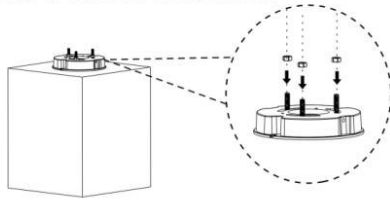

Instruction Manual

⑤

The direction of light should be on both side of notch. Please install bollard head properly.

⑥

⑦

⑧

⑨

PIR sensor detection coverage

The light keeps 100% when presence is detected for 3 minute hold time, then turn off if no presence detected.

Product Specifications		15W		25W	
Input Voltage		100-277 Vac/120-277 Vac/100-240 Vac/220-240 Vac (Subject to the input voltage on nameplate)			
Power Frequency		50 / 60 Hz			
Outlook Dimensions		Ø135×500mm (Ø5.31"×19.69")	Ø135×1000mm (Ø5.31"×39.37")	Ø135×500mm (Ø5.31"×19.69")	Ø135×1000mm (Ø5.31"×39.37")
Net Weight		3.8±0.3kg (8.38±0.66Lbs)	5.4±0.3kg (11.9±0.66Lbs)	3.8±0.3kg (8.38±0.66Lbs)	5.4±0.3kg (11.9±0.66Lbs)
Working Temperature	Conventional	-20°C to +45°C (-4°F to +113°F)			
	With PIR	-20°C to +40°C (-4°F to +104°F)			
	DALI	-30°C to +50°C (-22°F to +122°F)			
Storing Temperature		-40°C to +70°C (-40°F to +158°F)			

Dimmable

Warning! do not wire dim cord to high voltage, or dim function will fail.

- For type Y attachments: if the external flexible cable or cord of this luminaire is damaged, it shall be exclusively replaced by the manufacturer or his service agent or a similar qualified person in order to avoid a hazard.
- The light source contained in this luminaire shall only be replaced by the manufacturer or his service agent or a similar qualified person.

Installation

①

②

③

Hole Diameter:
Ø30-55mm
(Ø1.18"-2.17")

④

Suggested cement
column size