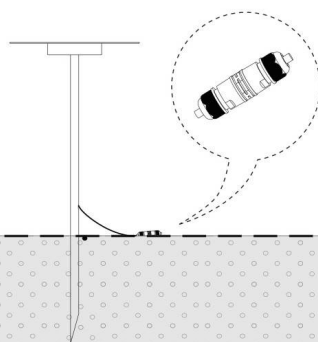

If the external flexible cable or cord of this luminaire is damaged, it shall be exclusively replaced by the manufacturer or his service agent or a similar qualified person in order to avoid a hazard.
The light source of this luminaire is not replaceable; when the light source reaches its end of life the whole luminaire shall be replaced.

1

Dig a hole

W: Ø8mm

D:150mm

2

Input

3

4