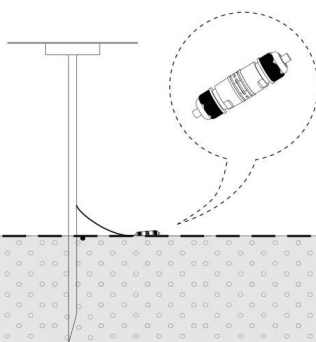

If the external flexible cable or cord of this luminaire is damaged, it shall be exclusively replaced by the manufacturer or his service agent or a similar qualified person in order to avoid a hazard.
The light source of this luminaire is not replaceable; when the light source reaches its end of life the whole luminaire shall be replaced.

1

Dig a hole

W: Ø8mm

D:150mm

2

Input

3

4