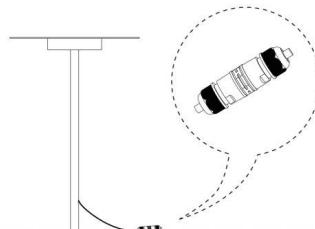

If the external flexible cable or cord of this luminaire is damaged, it shall be exclusively replaced by the manufacturer or his service agent or a similar qualified person in order to avoid a hazard.
The light source of this luminaire is not replaceable; when the light source reaches its end of life the whole luminaire shall be replaced.

1

Dig a hole

W: Ø8mm

D:150mm

2

Input

3

4