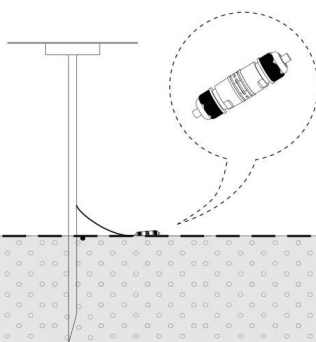

If the external flexible cable or cord of this luminaire is damaged, it shall be exclusively replaced by the manufacturer or his service agent or a similar qualified person in order to avoid a hazard.  
The light source of this luminaire is not replaceable; when the light source reaches its end of life the whole luminaire shall be replaced.

1

Dig a hole

W: Ø8mm

D:150mm

2

Input

3

4