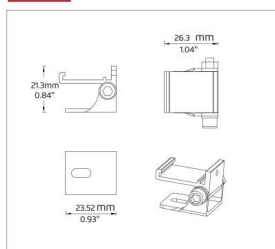

Product Dimensions (mm)

Installation Method 1

Installation Accessories

Installation Method 2

Installation Method 3

Details:

Control System Diagram