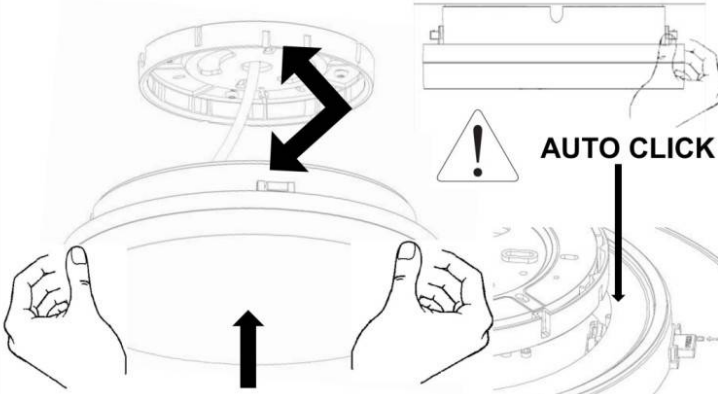

LED Ceiling light
DOR/DOS

IP54

Required Tools

WARNING:

Check that the power is off before conducting any maintenance and assembly work

Caution, danger of electric shock

The installation and commissioning of the luminaire as well as any modification to the luminaire may only be performed by authorized personnel (qualified electrician).

Step:1

STEP:2

OPTION:A

OPTION:B

STEP:3

STEP:4

OPTION--SAFETY COVER

I. WIRING DIAGRAMS: CCT+POWER/SWITCHABLE