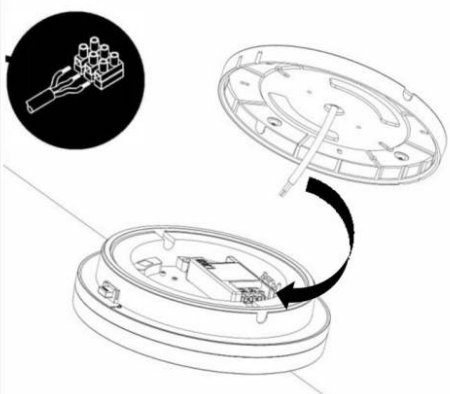

LED Ceiling light
DOR/DOS

IP54

Required Tools

WARNING:

Check that the power is off before conducting any maintenance and assembly work

Caution, danger of electric shock

The installation and commissioning of the luminaire as well as any modification to the luminaire may only be performed by authorized personnel (qualified electrician).

Step:1

STEP:2

OPTION:A

OPTION:B

STEP:3

STEP:4

OPTION--SAFETY COVER

I. WIRING DIAGRAMS: CCT+POWER/SWITCHABLE

II. WIRING DIAGRAMS: CCT+POWER/SWITCHABLE+SENSOR/EM2

III. WIRING DIAGRAMS: CCT+DALI (TCI DT6)