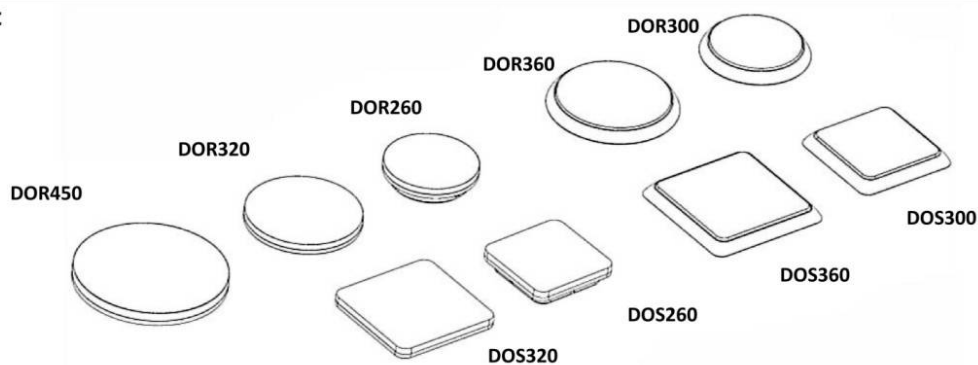

LED Ceiling light
DOR/DOS

IP54

Required Tools

WARNING:

Check that the power is off before conducting any maintenance and assembly work

Caution, danger of electric shock

The installation and commissioning of the luminaire as well as any modification to the luminaire may only be performed by authorized personnel (qualified electrician).

Step:1

STEP:2

OPTION:A

OPTION:B

STEP:3

STEP:4

OPTION--SAFETY COVER

I. WIRING DIAGRAMS: CCT+POWER/SWITCHABLE