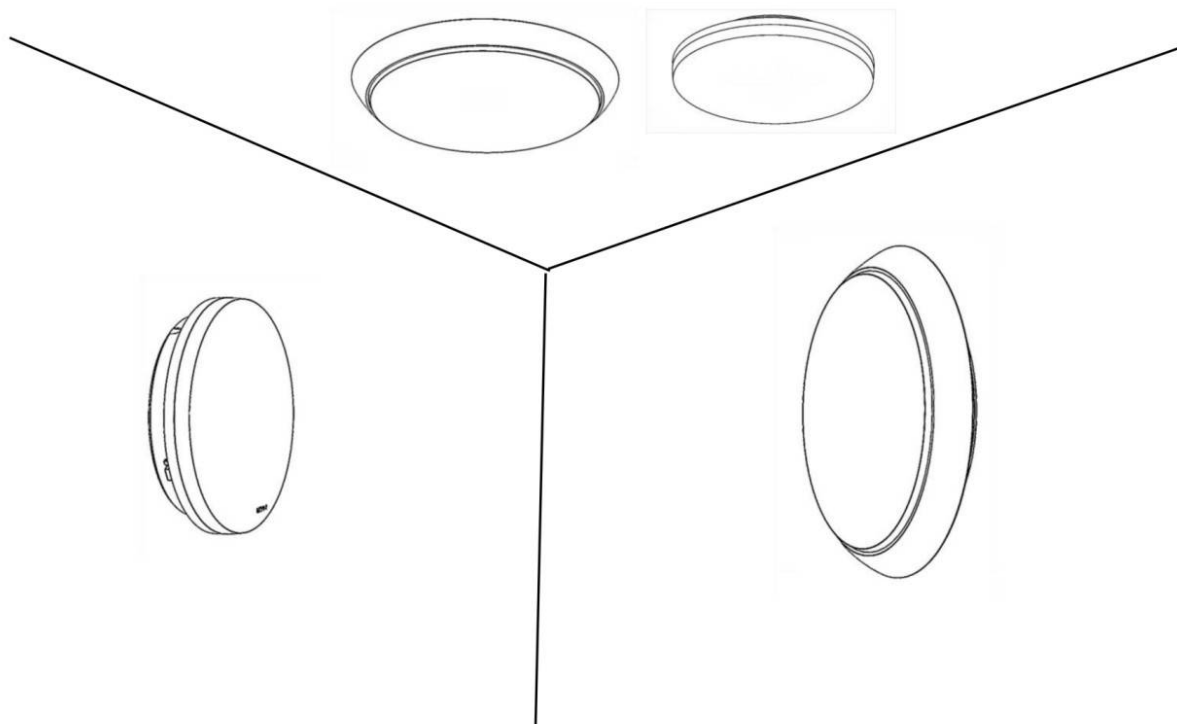

LED Ceiling light
DOR/DOS

IP54

Required Tools

WARNING:

Check that the power is off before conducting any maintenance and assembly work

Caution, danger of electric shock

The installation and commissioning of the luminaire as well as any modification to the luminaire may only be performed by authorized personnel (qualified electrician).

Step:1

STEP:2

OPTION:A

OPTION:B

STEP:3

STEP:4

OPTION--SAFETY COVER

I. WIRING DIAGRAMS: CCT+POWER/SWITCHABLE