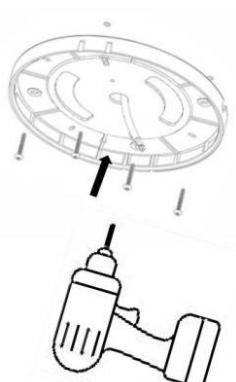

LED Ceiling light
DOR/DOS

IP54

Required Tools

WARNING:

Check that the power is off before conducting any maintenance and assembly work

Caution, danger of electric shock

The installation and commissioning of the luminaire as well as any modification to the luminaire may only be performed by authorized personnel (qualified electrician).

Step:1

STEP:2

OPTION:A

OPTION:B

STEP:3

STEP:4

OPTION--SAFETY COVER

I. WIRING DIAGRAMS: CCT+POWER/SWITCHABLE

II. WIRING DIAGRAMS: CCT+POWER/SWITCHABLE+SENSOR/EM2

III. WIRING DIAGRAMS: CCT+DALI (TCI DT6)