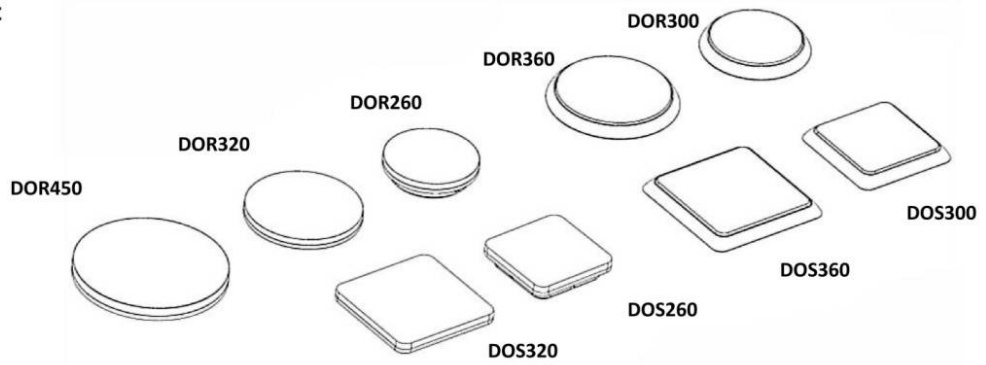

LED Ceiling light
DOR/DOS

IP54

Required Tools

WARNING:

Check that the power is off before conducting any maintenance and assembly work

Caution, danger of electric shock

The installation and commissioning of the luminaire as well as any modification to the luminaire may only be performed by authorized personnel (qualified electrician).

Step:1

STEP:2

OPTION:A

OPTION:B

STEP:3

STEP:4

OPTION--SAFETY COVER

I. WIRING DIAGRAMS: CCT+POWER/SWITCHABLE