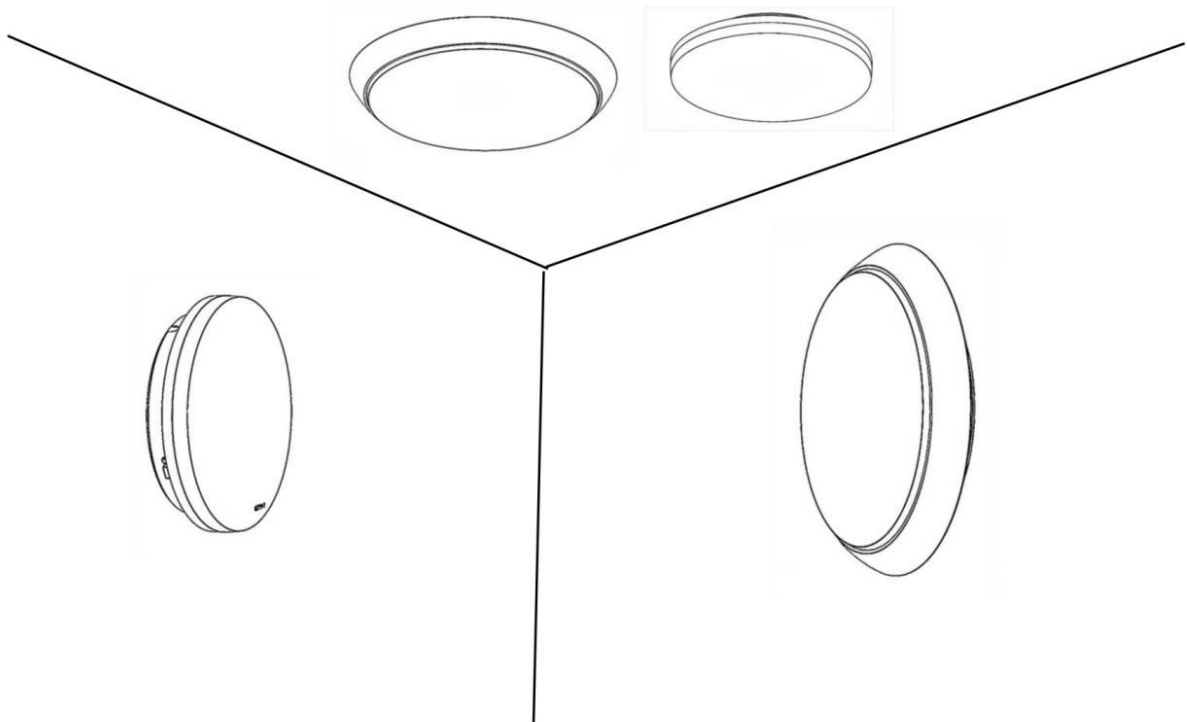

LED Ceiling light
DOR/DOS

IP54

Required Tools

WARNING:

Check that the power is off before conducting any maintenance and assembly work

Caution, danger of electric shock

The installation and commissioning of the luminaire as well as any modification to the luminaire may only be performed by authorized personnel (qualified electrician).

Step:1

STEP:2

OPTION:A

OPTION:B

STEP:3

STEP:4

OPTION--SAFETY COVER

I. WIRING DIAGRAMS: CCT+POWER/SWITCHABLE