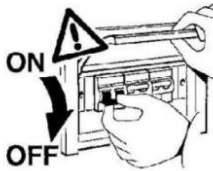

LED Ceiling light  
DOR/DOS

**IP54**

Required Tools

**WARNING:**

Check that the power is off before conducting any maintenance and assembly work

Caution, danger of electric shock

The installation and commissioning of the luminaire as well as any modification to the luminaire may only be performed by authorized personnel (qualified electrician).

Step:1

STEP:2

OPTION:A

OPTION:B

STEP:3

STEP:4

OPTION--SAFETY COVER

**I. WIRING DIAGRAMS: CCT+POWER/SWITCHABLE**