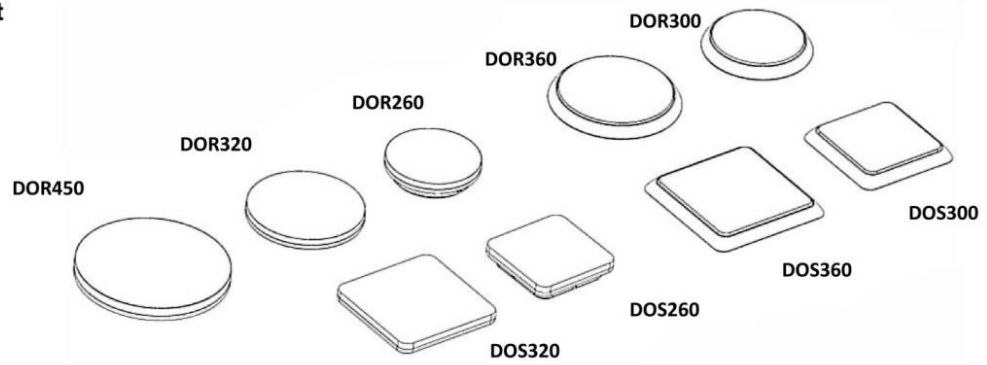

LED Ceiling light  
DOR/DOS

**IP54**

Required Tools

**WARNING:**

Check that the power is off before conducting any maintenance and assembly work

Caution, danger of electric shock

The installation and commissioning of the luminaire as well as any modification to the luminaire may only be performed by authorized personnel (qualified electrician).

Step:1

STEP:2

OPTION:A

OPTION:B

STEP:3

STEP:4

OPTION--SAFETY COVER

**I. WIRING DIAGRAMS: CCT+POWER/SWITCHABLE**