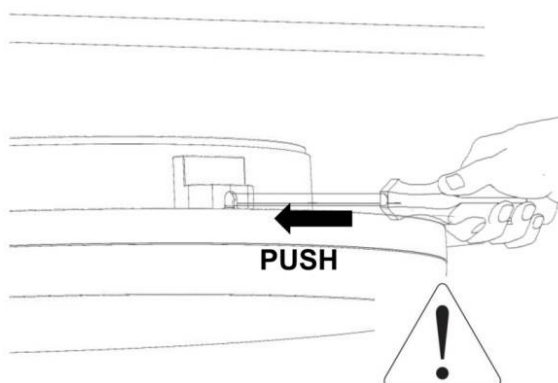

LED Ceiling light  
DOR/DOS

**IP54**

Required Tools

**WARNING:**

Check that the power is off before conducting any maintenance and assembly work

Caution, danger of electric shock

The installation and commissioning of the luminaire as well as any modification to the luminaire may only be performed by authorized personnel (qualified electrician).

Step:1

STEP:2

OPTION:A

OPTION:B

STEP:3

STEP:4

OPTION--SAFETY COVER

**I. WIRING DIAGRAMS: CCT+POWER/SWITCHABLE**

**II. WIRING DIAGRAMS: CCT+POWER/SWITCHABLE+SENSOR/EM2**

**III. WIRING DIAGRAMS: CCT+DALI (TCI DT6)**