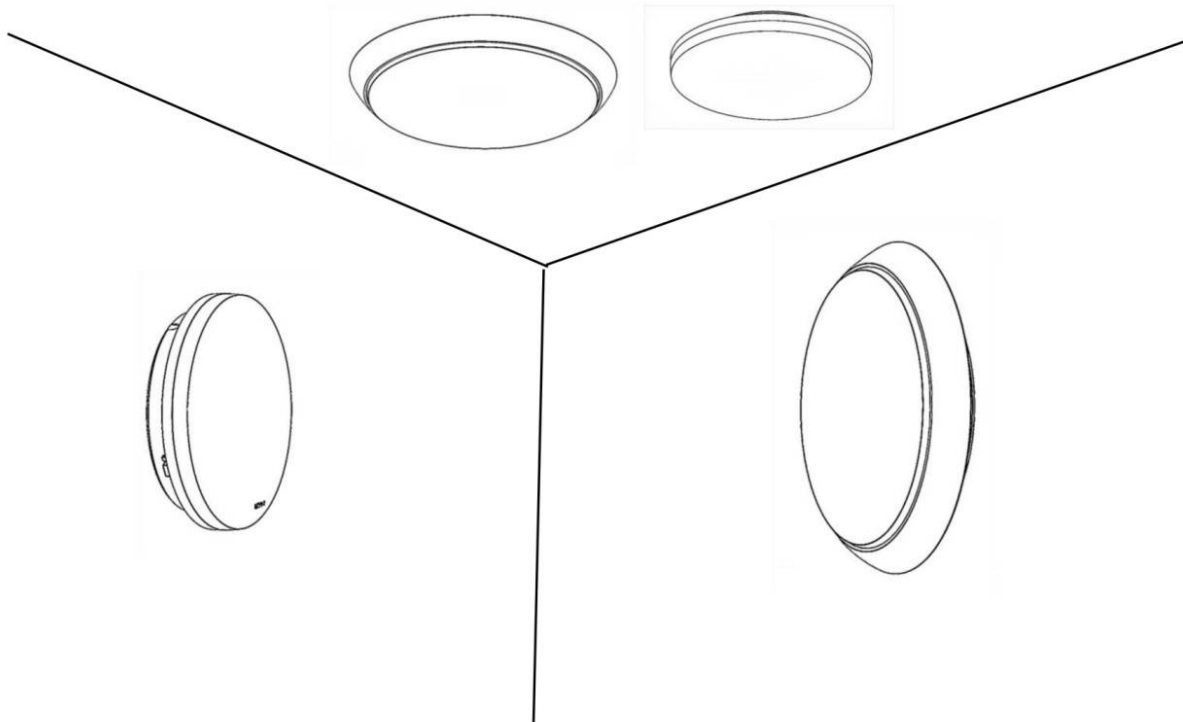

LED Ceiling light  
DOR/DOS

**IP54**

Required Tools

**WARNING:**

Check that the power is off before conducting any maintenance and assembly work

Caution, danger of electric shock

The installation and commissioning of the luminaire as well as any modification to the luminaire may only be performed by authorized personnel (qualified electrician).

Step:1

STEP:2

OPTION:A

OPTION:B

STEP:3

STEP:4

OPTION--SAFETY COVER

**I. WIRING DIAGRAMS: CCT+POWER/SWITCHABLE**