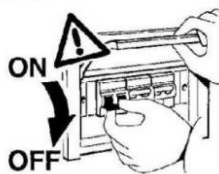

LED Ceiling light
DOR/DOS

IP54

Required Tools

WARNING:

Check that the power is off before conducting any maintenance and assembly work

Caution, danger of electric shock

The installation and commissioning of the luminaire as well as any modification to the luminaire may only be performed by authorized personnel (qualified electrician).

Step:1

STEP:2

OPTION:A

OPTION:B

STEP:3

STEP:4

OPTION--SAFETY COVER

I. WIRING DIAGRAMS: CCT+POWER/SWITCHABLE