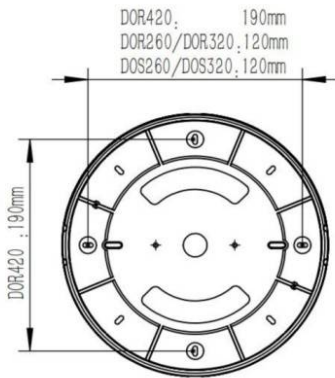

LED Ceiling light
DOR/DOS

IP54

Required Tools

WARNING:

Check that the power is off before conducting any maintenance and assembly work

Caution, danger of electric shock

The installation and commissioning of the luminaire as well as any modification to the luminaire may only be performed by authorized personnel (qualified electrician).

Step:1

STEP:2

OPTION:A

OPTION:B

STEP:3

STEP:4

OPTION--SAFETY COVER

I. WIRING DIAGRAMS: CCT+POWER/SWITCHABLE

II. WIRING DIAGRAMS: CCT+POWER/SWITCHABLE+SENSOR/EM2

III. WIRING DIAGRAMS: CCT+DALI (TCI DT6)