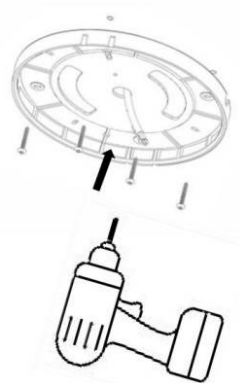

LED Ceiling light
DOR/DOS

IP54

Required Tools

WARNING:

Check that the power is off before conducting any maintenance and assembly work

Caution, danger of electric shock

The installation and commissioning of the luminaire as well as any modification to the luminaire may only be performed by authorized personnel (qualified electrician).

Step:1

STEP:2

OPTION:A

OPTION:B

STEP:3

STEP:4

OPTION--SAFETY COVER

I. WIRING DIAGRAMS: CCT+POWER/SWITCHABLE

II. WIRING DIAGRAMS: CCT+POWER/SWITCHABLE+SENSOR/EM2

III. WIRING DIAGRAMS: CCT+DALI (TCI DT6)