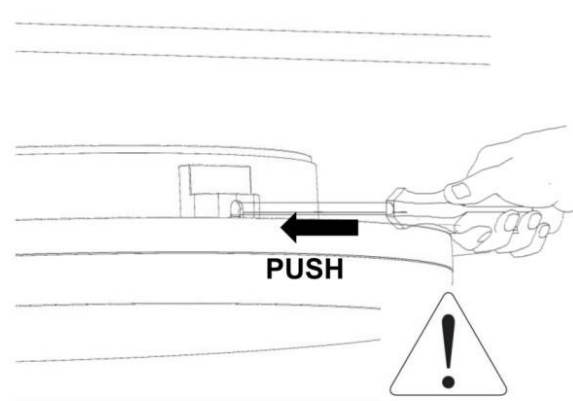

LED Ceiling light
DOR/DOS

IP54

Required Tools

WARNING:

Check that the power is off before conducting any maintenance and assembly work

Caution, danger of electric shock

The installation and commissioning of the luminaire as well as any modification to the luminaire may only be performed by authorized personnel (qualified electrician).

Step:1

STEP:2

OPTION:A

OPTION:B

STEP:3

STEP:4

OPTION--SAFETY COVER

I. WIRING DIAGRAMS: CCT+POWER/SWITCHABLE

II. WIRING DIAGRAMS: CCT+POWER/SWITCHABLE+SENSOR/EM2

III. WIRING DIAGRAMS: CCT+DALI (TCI DT6)