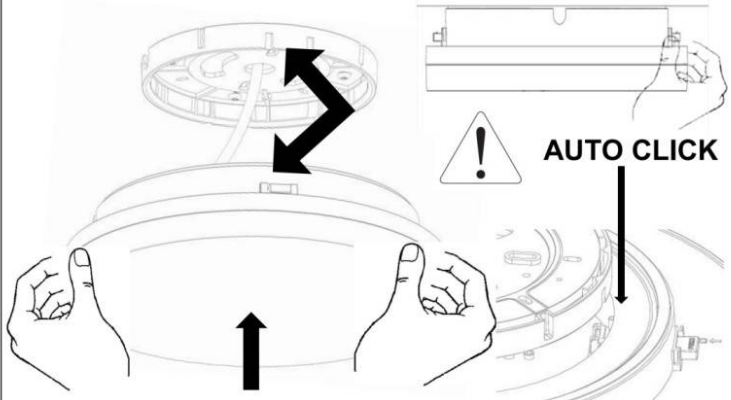

LED Ceiling light
DOR/DOS

IP54

Required Tools

WARNING:

Check that the power is off before conducting any maintenance and assembly work

Caution, danger of electric shock

The installation and commissioning of the luminaire as well as any modification to the luminaire may only be performed by authorized personnel (qualified electrician).

Step:1

STEP:2

OPTION:A

OPTION:B

STEP:3

STEP:4

OPTION--SAFETY COVER

I. WIRING DIAGRAMS: CCT+POWER/SWITCHABLE