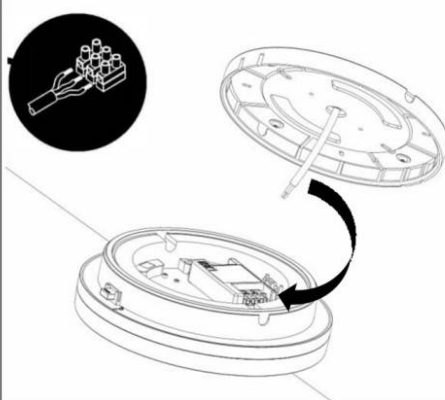

LED Ceiling light
DOR/DOS

IP54

Required Tools

WARNING:

Check that the power is off before conducting any maintenance and assembly work

Caution, danger of electric shock

The installation and commissioning of the luminaire as well as any modification to the luminaire may only be performed by authorized personnel (qualified electrician).

Step:1

STEP:2

OPTION:A

OPTION:B

STEP:3

STEP:4

OPTION--SAFETY COVER

I. WIRING DIAGRAMS: CCT+POWER/SWITCHABLE

II. WIRING DIAGRAMS: CCT+POWER/SWITCHABLE+SENSOR/EM2

III. WIRING DIAGRAMS: CCT+DALI (TCI DT6)