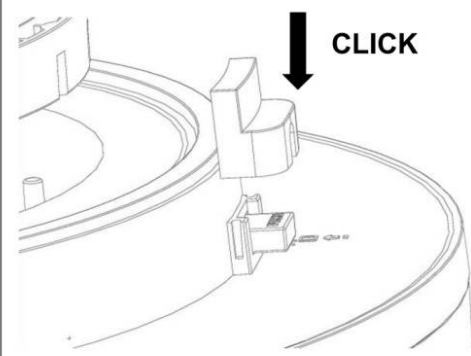

LED Ceiling light
DOR/DOS

IP54

Required Tools

WARNING:

Check that the power is off before conducting any maintenance and assembly work

Caution, danger of electric shock

The installation and commissioning of the luminaire as well as any modification to the luminaire may only be performed by authorized personnel (qualified electrician).

Step:1

STEP:2

OPTION:A

OPTION:B

STEP:3

STEP:4

OPTION--SAFETY COVER

I. WIRING DIAGRAMS: CCT+POWER/SWITCHABLE

II. WIRING DIAGRAMS: CCT+POWER/SWITCHABLE+SENSOR/EM2

III. WIRING DIAGRAMS: CCT+DALI (TCI DT6)