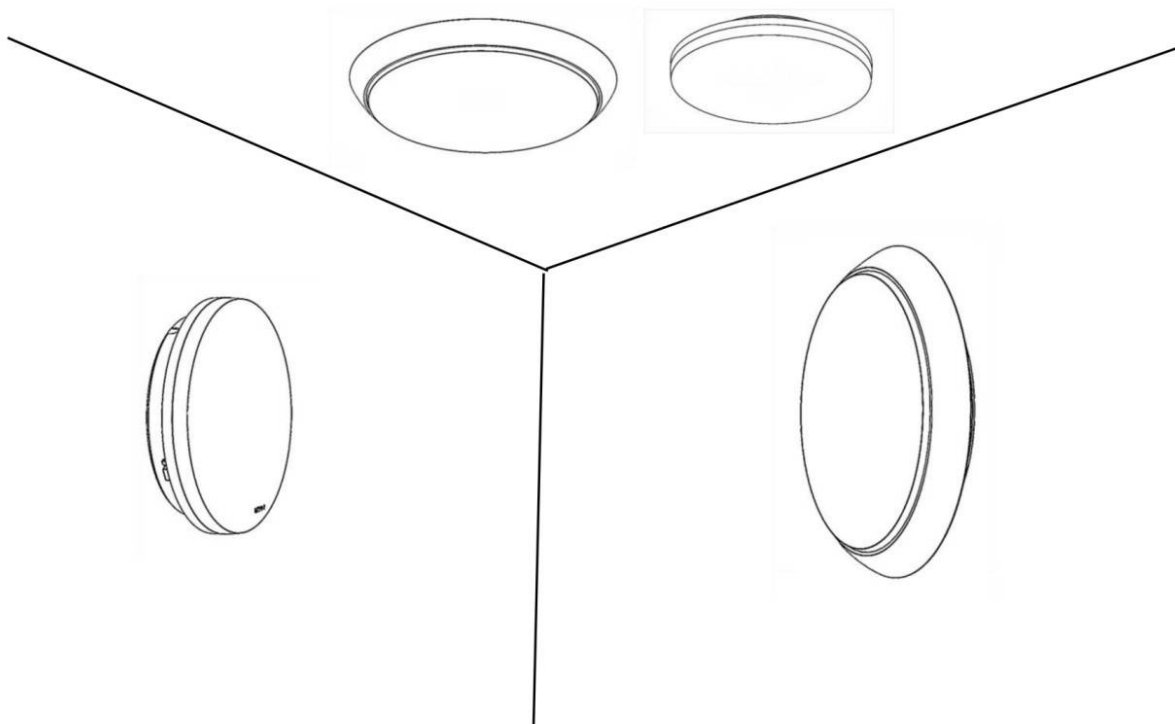

LED Ceiling light
DOR/DOS

IP54

Required Tools

WARNING:

Check that the power is off before conducting any maintenance and assembly work

Caution, danger of electric shock

The installation and commissioning of the luminaire as well as any modification to the luminaire may only be performed by authorized personnel (qualified electrician).

Step:1

STEP:2

OPTION:A

OPTION:B

STEP:3

STEP:4

OPTION--SAFETY COVER

I. WIRING DIAGRAMS: CCT+POWER/SWITCHABLE