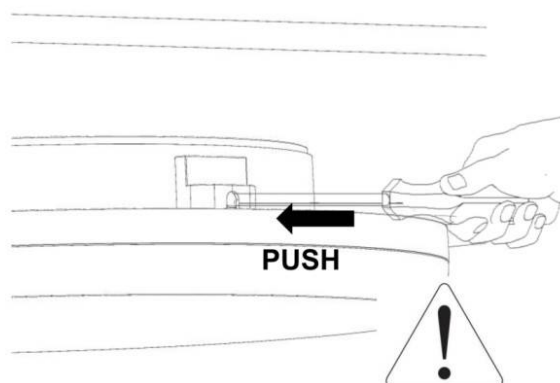

LED Ceiling light  
DOR/DOS

**IP54**

Required Tools

**WARNING:**

Check that the power is off before conducting any maintenance and assembly work

Caution, danger of electric shock

The installation and commissioning of the luminaire as well as any modification to the luminaire may only be performed by authorized personnel (qualified electrician).

Step:1

STEP:2

OPTION:A

OPTION:B

STEP:3

STEP:4

OPTION--SAFETY COVER

**I. WIRING DIAGRAMS: CCT+POWER/SWITCHABLE**

**II. WIRING DIAGRAMS: CCT+POWER/SWITCHABLE+SENSOR/EM2**

**III. WIRING DIAGRAMS: CCT+DALI (TCI DT6)**