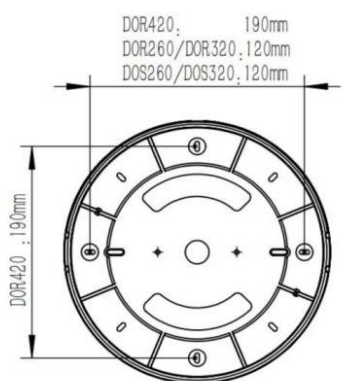

LED Ceiling light  
DOR/DOS

**IP54**

Required Tools

**WARNING:**

Check that the power is off before conducting any maintenance and assembly work

Caution, danger of electric shock

The installation and commissioning of the luminaire as well as any modification to the luminaire may only be performed by authorized personnel (qualified electrician).

Step:1

STEP:2

OPTION:A

OPTION:B

STEP:3

STEP:4

OPTION--SAFETY COVER

**I. WIRING DIAGRAMS: CCT+POWER/SWITCHABLE**

**II. WIRING DIAGRAMS: CCT+POWER/SWITCHABLE+SENSOR/EM2**

**III. WIRING DIAGRAMS: CCT+DALI (TCI DT6)**