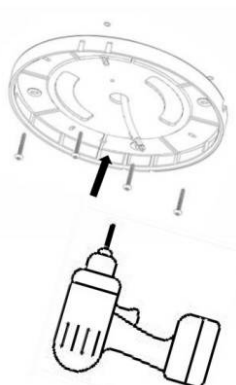

LED Ceiling light  
DOR/DOS

**IP54**

Required Tools

**WARNING:**

Check that the power is off before conducting any maintenance and assembly work

Caution, danger of electric shock

The installation and commissioning of the luminaire as well as any modification to the luminaire may only be performed by authorized personnel (qualified electrician).

Step:1

STEP:2

OPTION:A

OPTION:B

STEP:3

STEP:4

OPTION--SAFETY COVER

**I. WIRING DIAGRAMS: CCT+POWER/SWITCHABLE**

**II. WIRING DIAGRAMS: CCT+POWER/SWITCHABLE+SENSOR/EM2**

**III. WIRING DIAGRAMS: CCT+DALI (TCI DT6)**