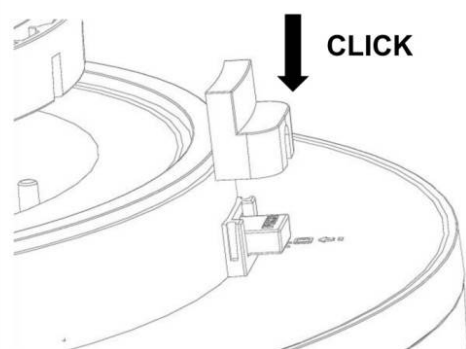

LED Ceiling light  
DOR/DOS

**IP54**

Required Tools

**WARNING:**

Check that the power is off before conducting any maintenance and assembly work

Caution, danger of electric shock

The installation and commissioning of the luminaire as well as any modification to the luminaire may only be performed by authorized personnel (qualified electrician).

Step:1

STEP:2

OPTION:A

OPTION:B

STEP:3

STEP:4

OPTION--SAFETY COVER

**I. WIRING DIAGRAMS: CCT+POWER/SWITCHABLE**

**II. WIRING DIAGRAMS: CCT+POWER/SWITCHABLE+SENSOR/EM2**

**III. WIRING DIAGRAMS: CCT+DALI (TCI DT6)**