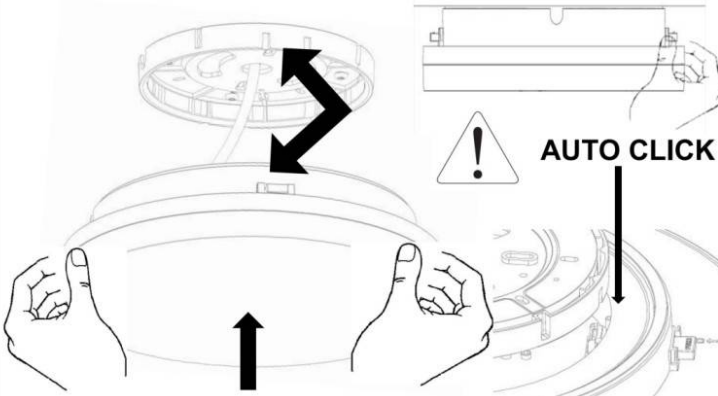

LED Ceiling light  
DOR/DOS

**IP54**

Required Tools

**WARNING:**

Check that the power is off before conducting any maintenance and assembly work

Caution, danger of electric shock

The installation and commissioning of the luminaire as well as any modification to the luminaire may only be performed by authorized personnel (qualified electrician).

Step:1

STEP:2

OPTION:A

OPTION:B

STEP:3

STEP:4

OPTION--SAFETY COVER

**I. WIRING DIAGRAMS: CCT+POWER/SWITCHABLE**