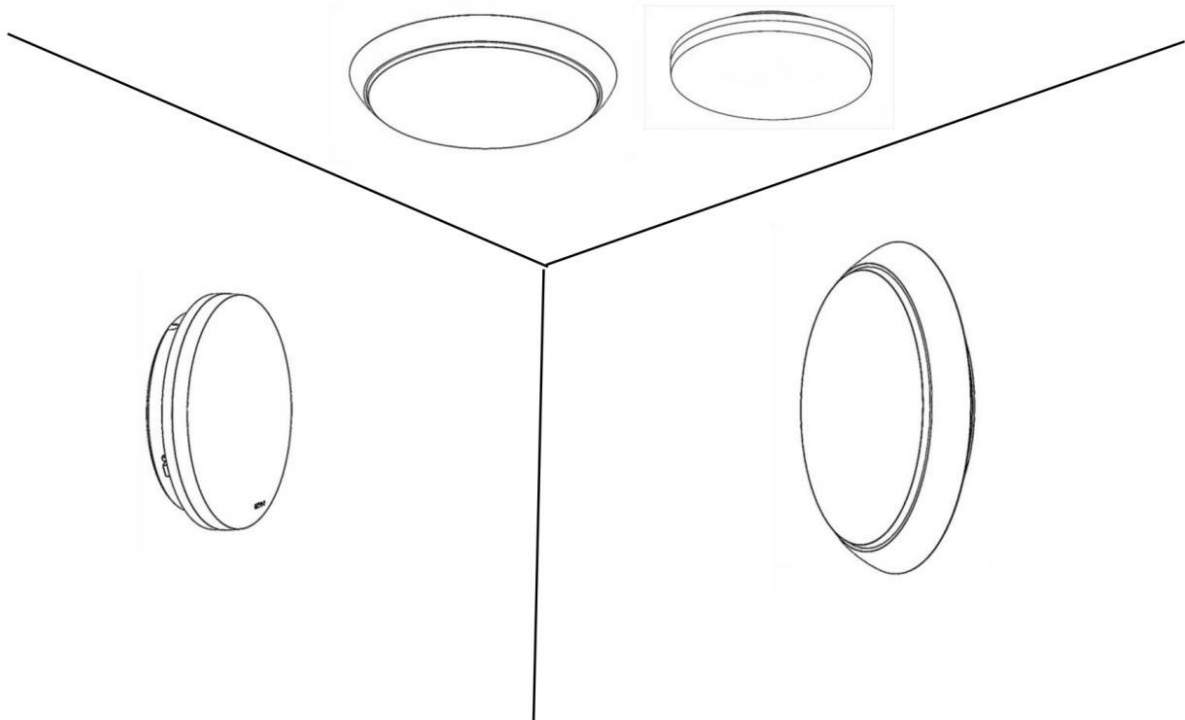

LED Ceiling light  
DOR/DOS

**IP54**

Required Tools

**WARNING:**

Check that the power is off before conducting any maintenance and assembly work

Caution, danger of electric shock

The installation and commissioning of the luminaire as well as any modification to the luminaire may only be performed by authorized personnel (qualified electrician).

Step:1

STEP:2

OPTION:A

OPTION:B

STEP:3

STEP:4

OPTION--SAFETY COVER

**I. WIRING DIAGRAMS: CCT+POWER/SWITCHABLE**