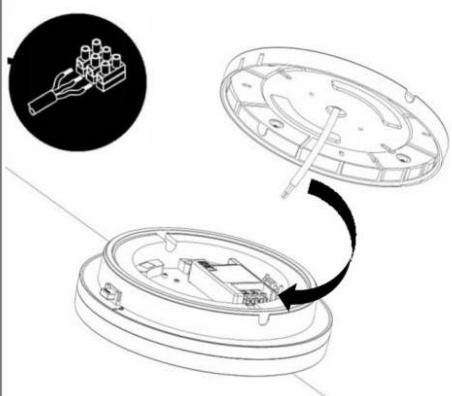

LED Ceiling light  
DOR/DOS

**IP54**

Required Tools

**WARNING:**

Check that the power is off before conducting any maintenance and assembly work

Caution, danger of electric shock

The installation and commissioning of the luminaire as well as any modification to the luminaire may only be performed by authorized personnel (qualified electrician).

Step:1

STEP:2

OPTION:A

OPTION:B

STEP:3

STEP:4

OPTION--SAFETY COVER

**I. WIRING DIAGRAMS: CCT+POWER/SWITCHABLE**

**II. WIRING DIAGRAMS: CCT+POWER/SWITCHABLE+SENSOR/EM2**

**III. WIRING DIAGRAMS: CCT+DALI (TCI DT6)**