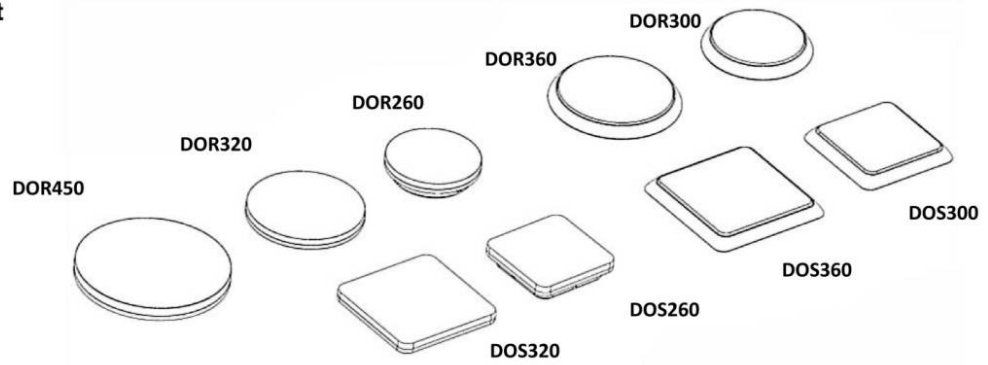

LED Ceiling light  
DOR/DOS

**IP54**

Required Tools

**WARNING:**

Check that the power is off before conducting any maintenance and assembly work

Caution, danger of electric shock

The installation and commissioning of the luminaire as well as any modification to the luminaire may only be performed by authorized personnel (qualified electrician).

Step:1

STEP:2

OPTION:A

OPTION:B

STEP:3

STEP:4

OPTION--SAFETY COVER

**I. WIRING DIAGRAMS: CCT+POWER/SWITCHABLE**