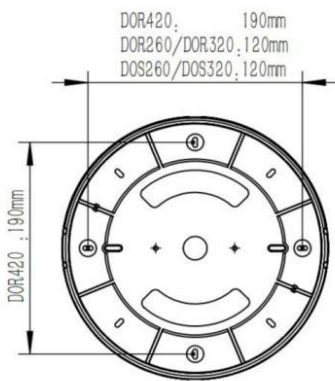

LED Ceiling light  
DOR/DOS

**IP54**

Required Tools

**WARNING:**

Check that the power is off before conducting any maintenance and assembly work

Caution, danger of electric shock

The installation and commissioning of the luminaire as well as any modification to the luminaire may only be performed by authorized personnel (qualified electrician).

Step:1

STEP:2

OPTION:A

OPTION:B

STEP:3

STEP:4

OPTION--SAFETY COVER

**I. WIRING DIAGRAMS: CCT+POWER/SWITCHABLE**

**II. WIRING DIAGRAMS: CCT+POWER/SWITCHABLE+SENSOR/EM2**

**III. WIRING DIAGRAMS: CCT+DALI (TCI DT6)**