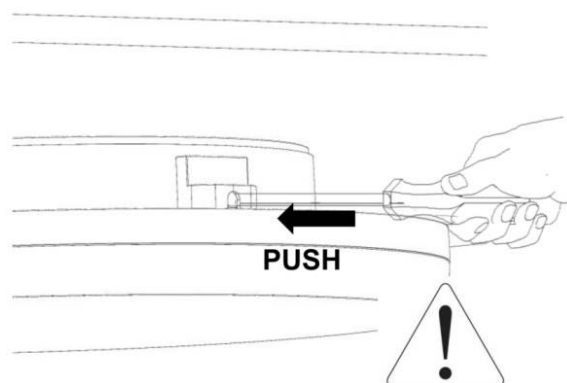

LED Ceiling light  
DOR/DOS

**IP54**

Required Tools

**WARNING:**

Check that the power is off before conducting any maintenance and assembly work

Caution, danger of electric shock

The installation and commissioning of the luminaire as well as any modification to the luminaire may only be performed by authorized personnel (qualified electrician).

Step:1

STEP:2

OPTION:A

OPTION:B

STEP:3

STEP:4

OPTION--SAFETY COVER

**I. WIRING DIAGRAMS: CCT+POWER/SWITCHABLE**

**II. WIRING DIAGRAMS: CCT+POWER/SWITCHABLE+SENSOR/EM2**

**III. WIRING DIAGRAMS: CCT+DALI (TCI DT6)**