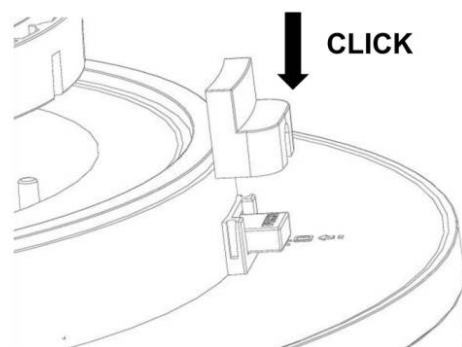

LED Ceiling light  
DOR/DOS

**IP54**

Required Tools

**WARNING:**

Check that the power is off before conducting any maintenance and assembly work

Caution, danger of electric shock

The installation and commissioning of the luminaire as well as any modification to the luminaire may only be performed by authorized personnel (qualified electrician).

Step:1

STEP:2

OPTION:A

OPTION:B

STEP:3

STEP:4

OPTION--SAFETY COVER

**I. WIRING DIAGRAMS: CCT+POWER/SWITCHABLE**

**II. WIRING DIAGRAMS: CCT+POWER/SWITCHABLE+SENSOR/EM2**

**III. WIRING DIAGRAMS: CCT+DALI (TCI DT6)**