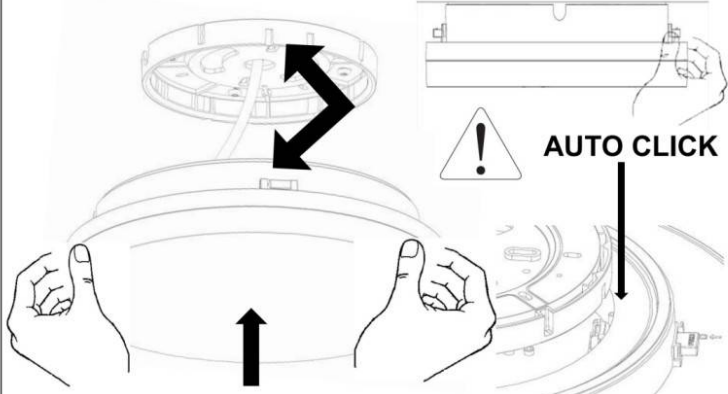

LED Ceiling light  
DOR/DOS

**IP54**

Required Tools

**WARNING:**

Check that the power is off before conducting any maintenance and assembly work

Caution, danger of electric shock

The installation and commissioning of the luminaire as well as any modification to the luminaire may only be performed by authorized personnel (qualified electrician).

Step:1

STEP:2

OPTION:A

OPTION:B

STEP:3

STEP:4

OPTION--SAFETY COVER

**I. WIRING DIAGRAMS: CCT+POWER/SWITCHABLE**