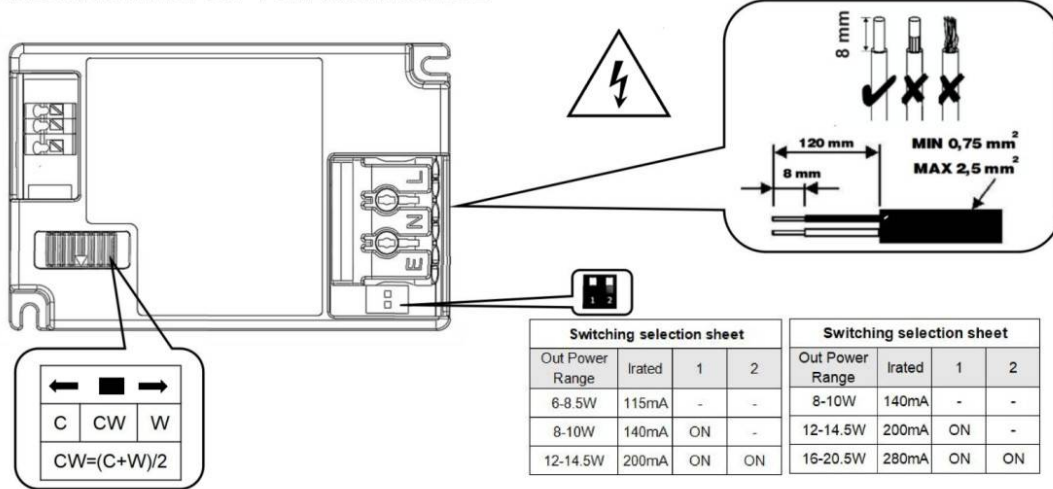

LED Ceiling light  
DOR/DOS

**IP54**

Required Tools

**WARNING:**

Check that the power is off before conducting any maintenance and assembly work

Caution, danger of electric shock

The installation and commissioning of the luminaire as well as any modification to the luminaire may only be performed by authorized personnel (qualified electrician).

Step:1

STEP:2

OPTION:A

OPTION:B

STEP:3

STEP:4

OPTION--SAFETY COVER

**I. WIRING DIAGRAMS: CCT+POWER/SWITCHABLE**

**II. WIRING DIAGRAMS: CCT+POWER/SWITCHABLE+SENSOR/EM2**

**III. WIRING DIAGRAMS: CCT+DALI (TCI DT6)**