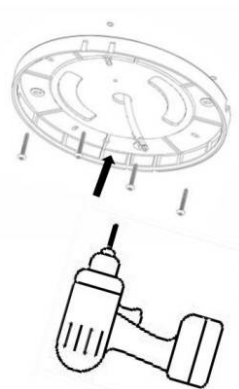

LED Ceiling light  
DOR/DOS

**IP54**

Required Tools

**WARNING:**

Check that the power is off before conducting any maintenance and assembly work

Caution, danger of electric shock

The installation and commissioning of the luminaire as well as any modification to the luminaire may only be performed by authorized personnel (qualified electrician).

Step:1

STEP:2

OPTION:A

OPTION:B

STEP:3

STEP:4

OPTION--SAFETY COVER

**I. WIRING DIAGRAMS: CCT+POWER/SWITCHABLE**

**II. WIRING DIAGRAMS: CCT+POWER/SWITCHABLE+SENSOR/EM2**

**III. WIRING DIAGRAMS: CCT+DALI (TCI DT6)**