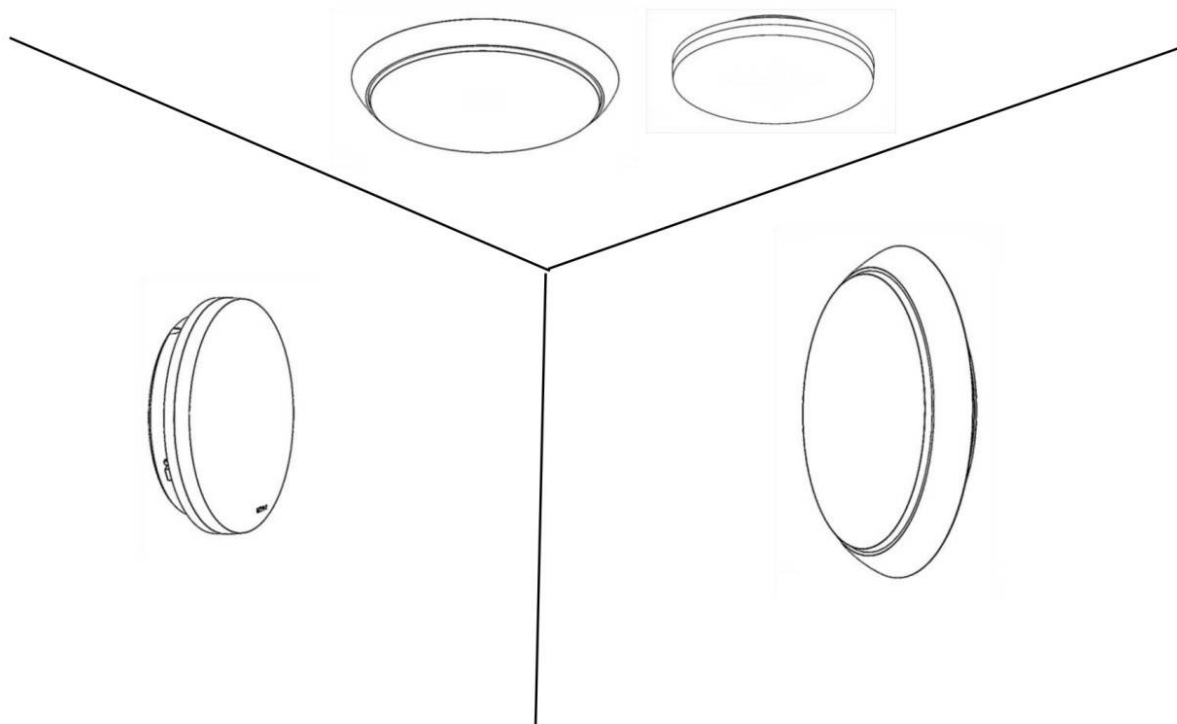

LED Ceiling light  
DOR/DOS

**IP54**

Required Tools

**WARNING:**

Check that the power is off before conducting any maintenance and assembly work

Caution, danger of electric shock

The installation and commissioning of the luminaire as well as any modification to the luminaire may only be performed by authorized personnel (qualified electrician).

Step:1

STEP:2

OPTION:A

OPTION:B

STEP:3

STEP:4

OPTION--SAFETY COVER

**I. WIRING DIAGRAMS: CCT+POWER/SWITCHABLE**