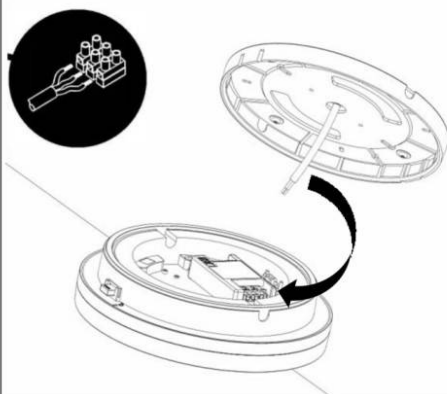

LED Ceiling light  
DOR/DOS

**IP54**

Required Tools

**WARNING:**

Check that the power is off before conducting any maintenance and assembly work

Caution, danger of electric shock

The installation and commissioning of the luminaire as well as any modification to the luminaire may only be performed by authorized personnel (qualified electrician).

Step:1

STEP:2

OPTION:A

OPTION:B

STEP:3

STEP:4

OPTION--SAFETY COVER

**I. WIRING DIAGRAMS: CCT+POWER/SWITCHABLE**

**II. WIRING DIAGRAMS: CCT+POWER/SWITCHABLE+SENSOR/EM2**

**III. WIRING DIAGRAMS: CCT+DALI (TCI DT6)**