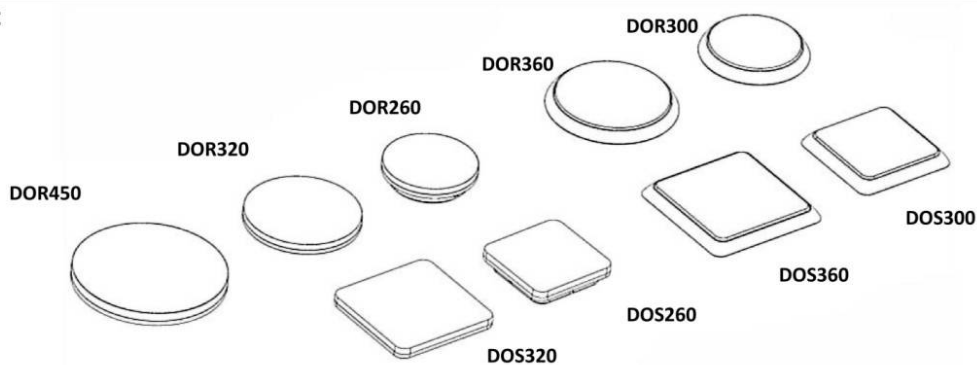

LED Ceiling light  
DOR/DOS

**IP54**

Required Tools

**WARNING:**

Check that the power is off before conducting any maintenance and assembly work

Caution, danger of electric shock

The installation and commissioning of the luminaire as well as any modification to the luminaire may only be performed by authorized personnel (qualified electrician).

Step:1

STEP:2

OPTION:A

OPTION:B

STEP:3

STEP:4

OPTION--SAFETY COVER

**I. WIRING DIAGRAMS: CCT+POWER/SWITCHABLE**