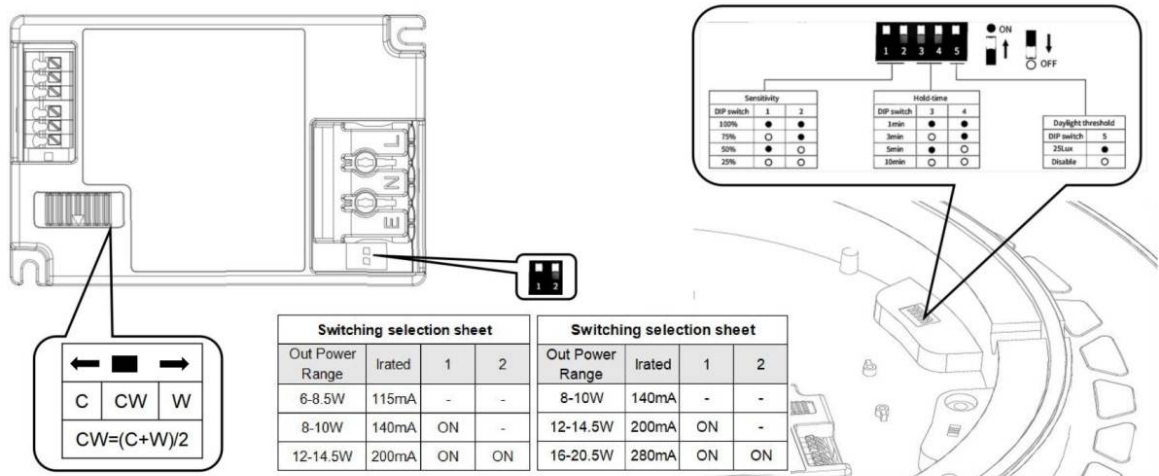

LED Ceiling light  
DOR/DOS

**IP54**

Required Tools

**WARNING:**

Check that the power is off before conducting any maintenance and assembly work

Caution, danger of electric shock

The installation and commissioning of the luminaire as well as any modification to the luminaire may only be performed by authorized personnel (qualified electrician).

Step:1

STEP:2

OPTION:A

OPTION:B

STEP:3

STEP:4

OPTION--SAFETY COVER

**I. WIRING DIAGRAMS: CCT+POWER/SWITCHABLE**

**II. WIRING DIAGRAMS: CCT+POWER/SWITCHABLE+SENSOR/EM2**

**III. WIRING DIAGRAMS: CCT+DALI (TCI DT6)**