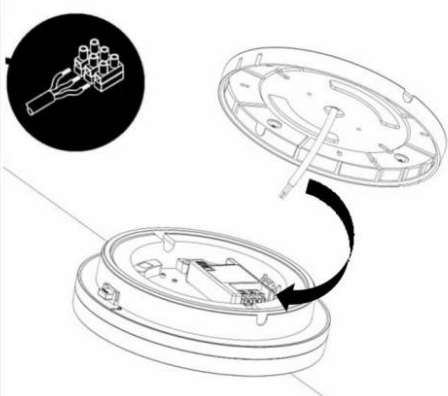

LED Ceiling light
DOR/DOS

IP54

Required Tools

WARNING:

Check that the power is off before conducting any maintenance and assembly work

Caution, danger of electric shock

The installation and commissioning of the luminaire as well as any modification to the luminaire may only be performed by authorized personnel (qualified electrician).

Step:1

STEP:2

OPTION:A

OPTION:B

STEP:3

STEP:4

OPTION--SAFETY COVER

I. WIRING DIAGRAMS: CCT+POWER/SWITCHABLE

II. WIRING DIAGRAMS: CCT+POWER/SWITCHABLE+SENSOR/EM2

III. WIRING DIAGRAMS: CCT+DALI (TCI DT6)