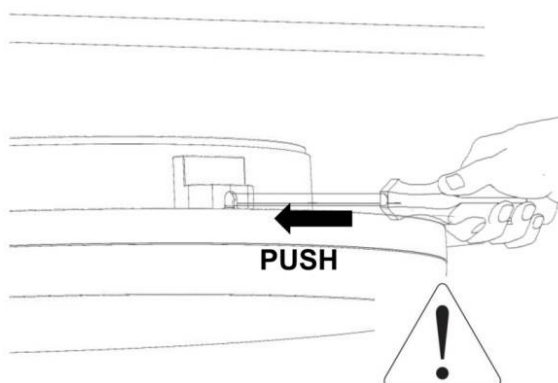

LED Ceiling light
DOR/DOS

IP54

Required Tools

WARNING:

Check that the power is off before conducting any maintenance and assembly work

Caution, danger of electric shock

The installation and commissioning of the luminaire as well as any modification to the luminaire may only be performed by authorized personnel (qualified electrician).

Step:1

STEP:2

OPTION:A

OPTION:B

STEP:3

STEP:4

OPTION--SAFETY COVER

I. WIRING DIAGRAMS: CCT+POWER/SWITCHABLE

II. WIRING DIAGRAMS: CCT+POWER/SWITCHABLE+SENSOR/EM2

III. WIRING DIAGRAMS: CCT+DALI (TCI DT6)