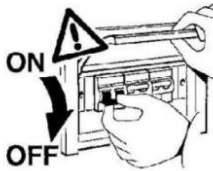

LED Ceiling light
DOR/DOS

IP54

Required Tools

WARNING:

Check that the power is off before conducting any maintenance and assembly work

Caution, danger of electric shock

The installation and commissioning of the luminaire as well as any modification to the luminaire may only be performed by authorized personnel (qualified electrician).

Step:1

STEP:2

OPTION:A

OPTION:B

STEP:3

STEP:4

OPTION--SAFETY COVER

I. WIRING DIAGRAMS: CCT+POWER/SWITCHABLE