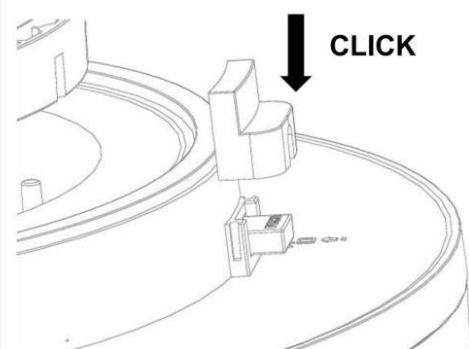

LED Ceiling light
DOR/DOS

IP54

Required Tools

WARNING:

Check that the power is off before conducting any maintenance and assembly work

Caution, danger of electric shock

The installation and commissioning of the luminaire as well as any modification to the luminaire may only be performed by authorized personnel (qualified electrician).

Step:1

STEP:2

OPTION:A

OPTION:B

STEP:3

STEP:4

OPTION--SAFETY COVER

I. WIRING DIAGRAMS: CCT+POWER/SWITCHABLE

II. WIRING DIAGRAMS: CCT+POWER/SWITCHABLE+SENSOR/EM2

III. WIRING DIAGRAMS: CCT+DALI (TCI DT6)