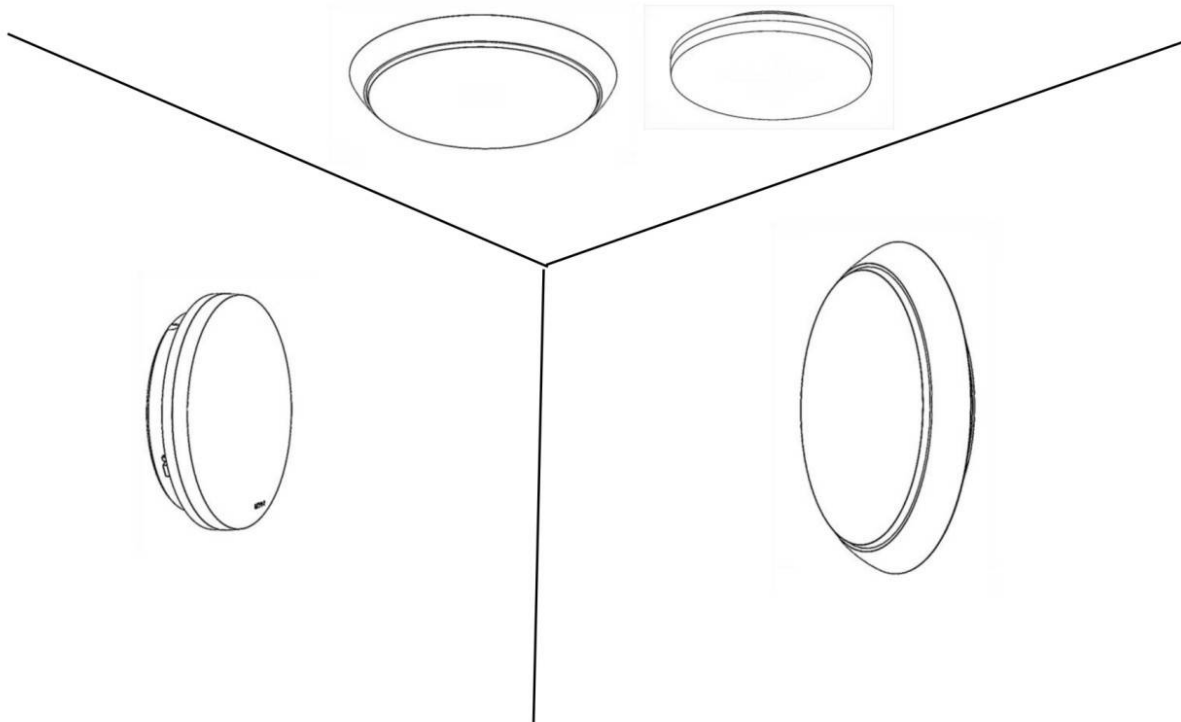

LED Ceiling light
DOR/DOS

IP54

Required Tools

WARNING:

Check that the power is off before conducting any maintenance and assembly work

Caution, danger of electric shock

The installation and commissioning of the luminaire as well as any modification to the luminaire may only be performed by authorized personnel (qualified electrician).

Step:1

STEP:2

OPTION:A

OPTION:B

STEP:3

STEP:4

OPTION--SAFETY COVER

I. WIRING DIAGRAMS: CCT+POWER/SWITCHABLE