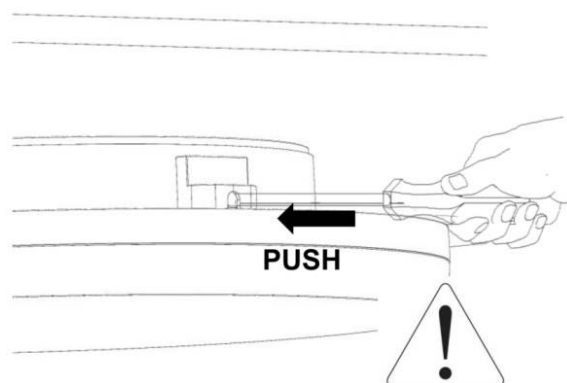

LED Ceiling light
DOR/DOS

IP54

Required Tools

WARNING:

Check that the power is off before conducting any maintenance and assembly work

Caution, danger of electric shock

The installation and commissioning of the luminaire as well as any modification to the luminaire may only be performed by authorized personnel (qualified electrician).

Step:1

STEP:2

OPTION:A

OPTION:B

STEP:3

STEP:4

OPTION--SAFETY COVER

I. WIRING DIAGRAMS: CCT+POWER/SWITCHABLE

II. WIRING DIAGRAMS: CCT+POWER/SWITCHABLE+SENSOR/EM2

III. WIRING DIAGRAMS: CCT+DALI (TCI DT6)