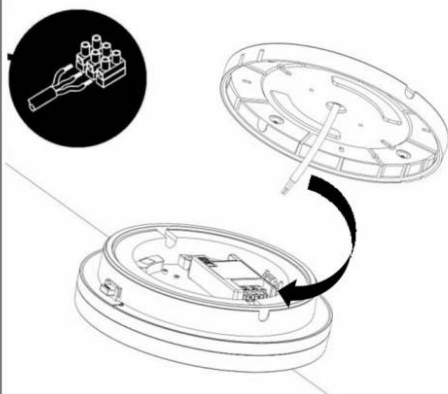

LED Ceiling light
DOR/DOS

IP54

Required Tools

WARNING:

Check that the power is off before conducting any maintenance and assembly work

Caution, danger of electric shock

The installation and commissioning of the luminaire as well as any modification to the luminaire may only be performed by authorized personnel (qualified electrician).

Step:1

STEP:2

OPTION:A

OPTION:B

STEP:3

STEP:4

OPTION--SAFETY COVER

I. WIRING DIAGRAMS: CCT+POWER/SWITCHABLE

II. WIRING DIAGRAMS: CCT+POWER/SWITCHABLE+SENSOR/EM2

III. WIRING DIAGRAMS: CCT+DALI (TCI DT6)