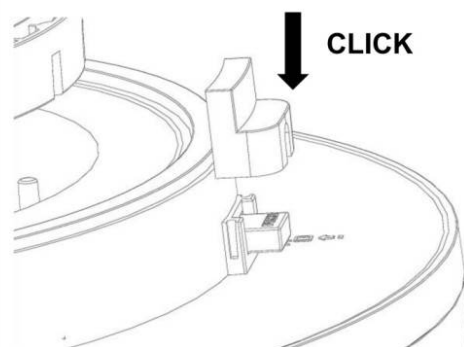

LED Ceiling light
DOR/DOS

IP54

Required Tools

WARNING:

Check that the power is off before conducting any maintenance and assembly work

Caution, danger of electric shock

The installation and commissioning of the luminaire as well as any modification to the luminaire may only be performed by authorized personnel (qualified electrician).

Step:1

STEP:2

OPTION:A

OPTION:B

STEP:3

STEP:4

OPTION--SAFETY COVER

I. WIRING DIAGRAMS: CCT+POWER/SWITCHABLE

II. WIRING DIAGRAMS: CCT+POWER/SWITCHABLE+SENSOR/EM2

III. WIRING DIAGRAMS: CCT+DALI (TCI DT6)