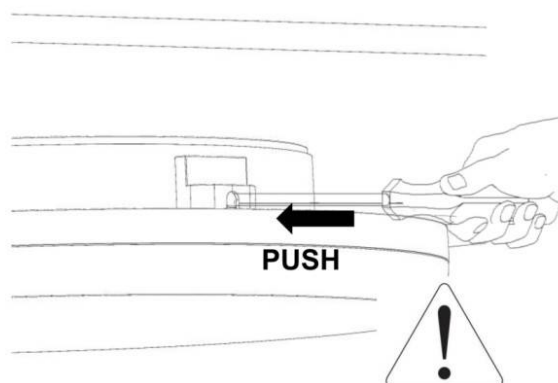

LED Ceiling light  
DOR/DOS

**IP54**

Required Tools

**WARNING:**

Check that the power is off before conducting any maintenance and assembly work

Caution, danger of electric shock

The installation and commissioning of the luminaire as well as any modification to the luminaire may only be performed by authorized personnel (qualified electrician).

Step:1

STEP:2

OPTION:A

OPTION:B

STEP:3

STEP:4

OPTION--SAFETY COVER

**I. WIRING DIAGRAMS: CCT+POWER/SWITCHABLE**

**II. WIRING DIAGRAMS: CCT+POWER/SWITCHABLE+SENSOR/EM2**

**III. WIRING DIAGRAMS: CCT+DALI (TCI DT6)**