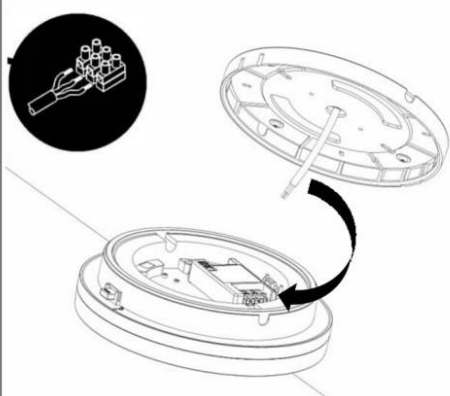

LED Ceiling light  
DOR/DOS

**IP54**

Required Tools

**WARNING:**

Check that the power is off before conducting any maintenance and assembly work

Caution, danger of electric shock

The installation and commissioning of the luminaire as well as any modification to the luminaire may only be performed by authorized personnel (qualified electrician).

Step:1

STEP:2

OPTION:A

OPTION:B

STEP:3

STEP:4

OPTION--SAFETY COVER

**I. WIRING DIAGRAMS: CCT+POWER/SWITCHABLE**

**II. WIRING DIAGRAMS: CCT+POWER/SWITCHABLE+SENSOR/EM2**

**III. WIRING DIAGRAMS: CCT+DALI (TCI DT6)**