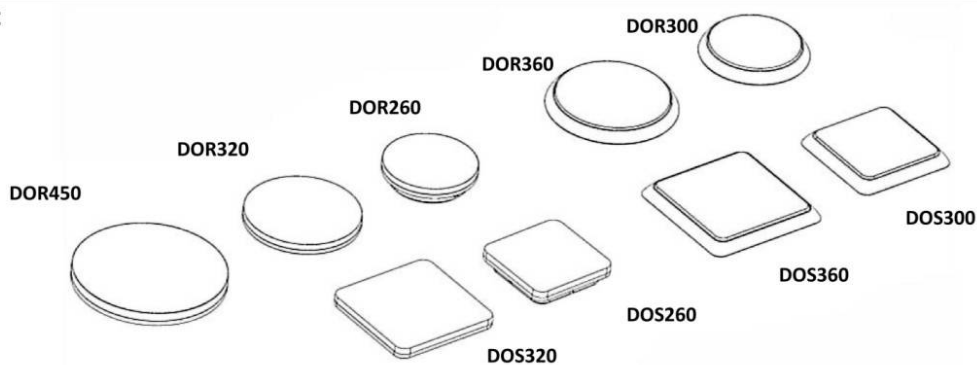

LED Ceiling light
DOR/DOS

IP54

Required Tools

WARNING:

Check that the power is off before conducting any maintenance and assembly work

Caution, danger of electric shock

The installation and commissioning of the luminaire as well as any modification to the luminaire may only be performed by authorized personnel (qualified electrician).

Step:1

STEP:2

OPTION:A

OPTION:B

STEP:3

STEP:4

OPTION--SAFETY COVER

I. WIRING DIAGRAMS: CCT+POWER/SWITCHABLE