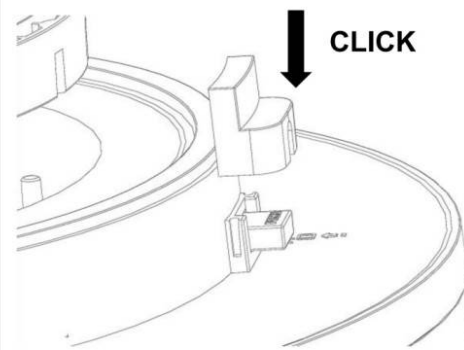

LED Ceiling light
DOR/DOS

IP54

Required Tools

WARNING:

Check that the power is off before conducting any maintenance and assembly work

Caution, danger of electric shock

The installation and commissioning of the luminaire as well as any modification to the luminaire may only be performed by authorized personnel (qualified electrician).

Step:1

STEP:2

OPTION:A

OPTION:B

STEP:3

STEP:4

OPTION--SAFETY COVER

I. WIRING DIAGRAMS: CCT+POWER/SWITCHABLE

II. WIRING DIAGRAMS: CCT+POWER/SWITCHABLE+SENSOR/EM2

III. WIRING DIAGRAMS: CCT+DALI (TCI DT6)