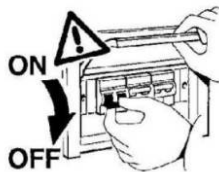

LED Ceiling light
DOR/DOS

IP54

Required Tools

WARNING:

Check that the power is off before conducting any maintenance and assembly work

Caution, danger of electric shock

The installation and commissioning of the luminaire as well as any modification to the luminaire may only be performed by authorized personnel (qualified electrician).

Step:1

STEP:2

OPTION:A

OPTION:B

STEP:3

STEP:4

OPTION--SAFETY COVER

I. WIRING DIAGRAMS: CCT+POWER/SWITCHABLE