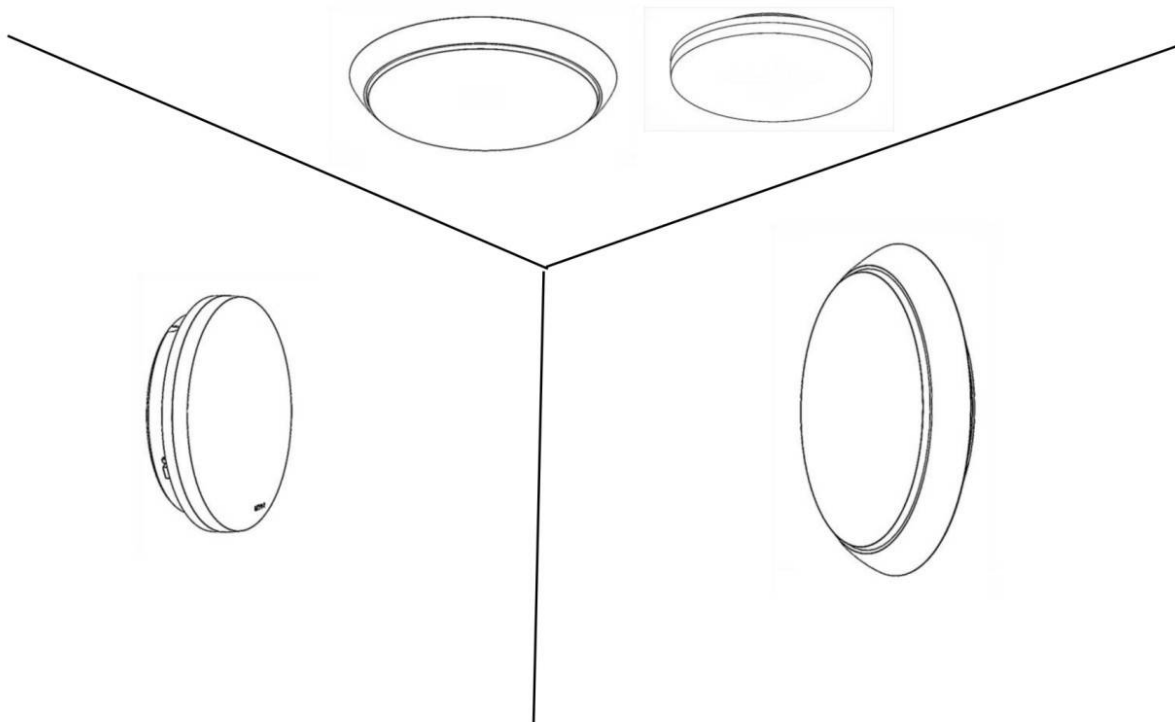

LED Ceiling light
DOR/DOS

IP54

Required Tools

WARNING:

Check that the power is off before conducting any maintenance and assembly work

Caution, danger of electric shock

The installation and commissioning of the luminaire as well as any modification to the luminaire may only be performed by authorized personnel (qualified electrician).

Step:1

STEP:2

OPTION:A

OPTION:B

STEP:3

STEP:4

OPTION--SAFETY COVER

I. WIRING DIAGRAMS: CCT+POWER/SWITCHABLE