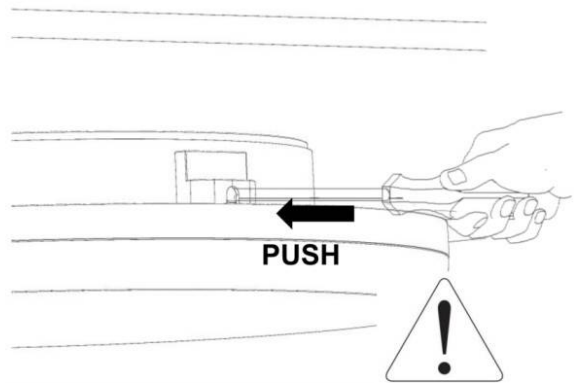

LED Ceiling light
DOR/DOS

IP54

Required Tools

WARNING:

Check that the power is off before conducting any maintenance and assembly work

Caution, danger of electric shock

The installation and commissioning of the luminaire as well as any modification to the luminaire may only be performed by authorized personnel (qualified electrician).

Step:1

STEP:2

OPTION:A

OPTION:B

STEP:3

STEP:4

OPTION--SAFETY COVER

I. WIRING DIAGRAMS: CCT+POWER/SWITCHABLE

II. WIRING DIAGRAMS: CCT+POWER/SWITCHABLE+SENSOR/EM2

III. WIRING DIAGRAMS: CCT+DALI (TCI DT6)