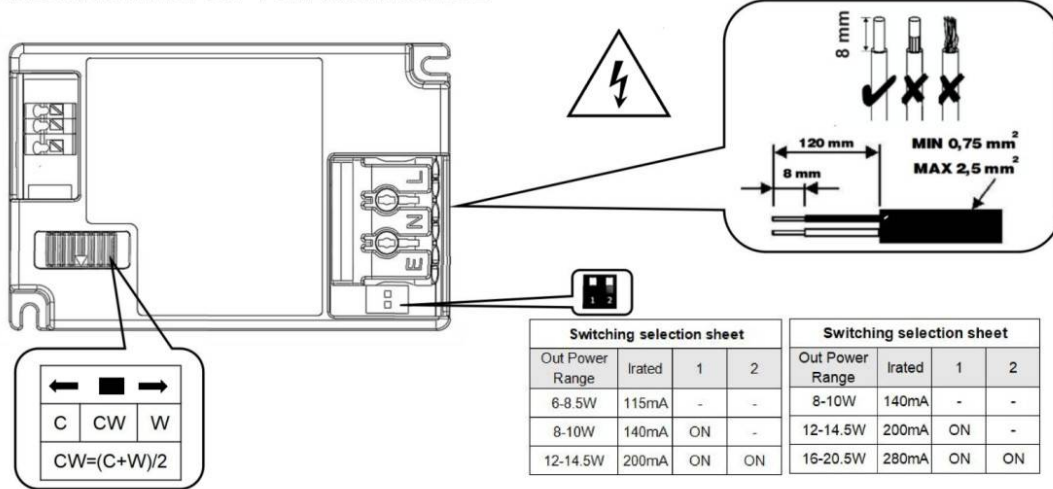

LED Ceiling light
DOR/DOS

IP54

Required Tools

WARNING:

Check that the power is off before conducting any maintenance and assembly work

Caution, danger of electric shock

The installation and commissioning of the luminaire as well as any modification to the luminaire may only be performed by authorized personnel (qualified electrician).

Step:1

STEP:2

OPTION:A

OPTION:B

STEP:3

STEP:4

OPTION--SAFETY COVER

I. WIRING DIAGRAMS: CCT+POWER/SWITCHABLE

II. WIRING DIAGRAMS: CCT+POWER/SWITCHABLE+SENSOR/EM2

III. WIRING DIAGRAMS: CCT+DALI (TCI DT6)