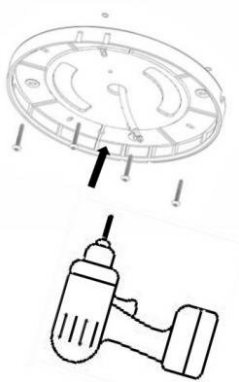

LED Ceiling light
DOR/DOS

IP54

Required Tools

WARNING:

Check that the power is off before conducting any maintenance and assembly work

Caution, danger of electric shock

The installation and commissioning of the luminaire as well as any modification to the luminaire may only be performed by authorized personnel (qualified electrician).

Step:1

STEP:2

OPTION:A

OPTION:B

STEP:3

STEP:4

OPTION--SAFETY COVER

I. WIRING DIAGRAMS: CCT+POWER/SWITCHABLE

II. WIRING DIAGRAMS: CCT+POWER/SWITCHABLE+SENSOR/EM2

III. WIRING DIAGRAMS: CCT+DALI (TCI DT6)