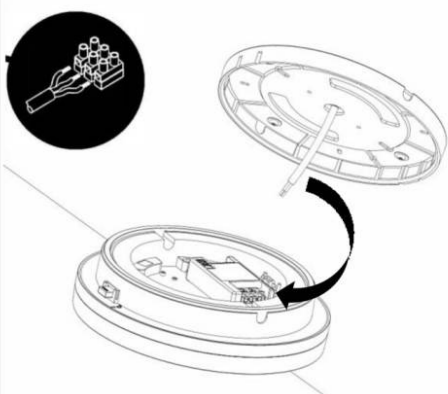

LED Ceiling light
DOR/DOS

IP54

Required Tools

WARNING:

Check that the power is off before conducting any maintenance and assembly work

Caution, danger of electric shock

The installation and commissioning of the luminaire as well as any modification to the luminaire may only be performed by authorized personnel (qualified electrician).

Step:1

STEP:2

OPTION:A

OPTION:B

STEP:3

STEP:4

OPTION--SAFETY COVER

I. WIRING DIAGRAMS: CCT+POWER/SWITCHABLE

II. WIRING DIAGRAMS: CCT+POWER/SWITCHABLE+SENSOR/EM2

III. WIRING DIAGRAMS: CCT+DALI (TCI DT6)