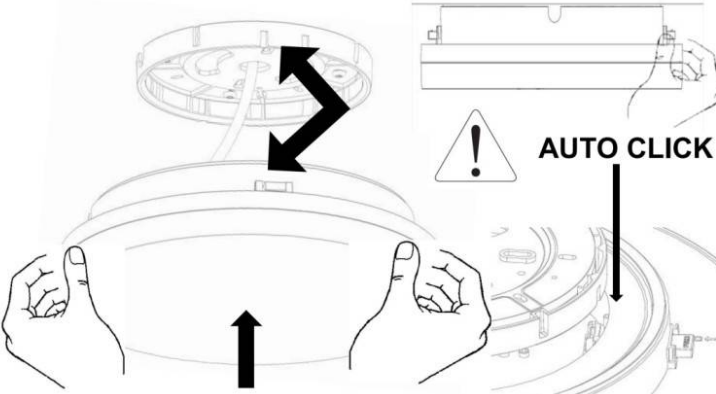

LED Ceiling light
DOR/DOS

IP54

Required Tools

WARNING:

Check that the power is off before conducting any maintenance and assembly work

Caution, danger of electric shock

The installation and commissioning of the luminaire as well as any modification to the luminaire may only be performed by authorized personnel (qualified electrician).

Step:1

STEP:2

OPTION:A

OPTION:B

STEP:3

STEP:4

OPTION--SAFETY COVER

I. WIRING DIAGRAMS: CCT+POWER/SWITCHABLE