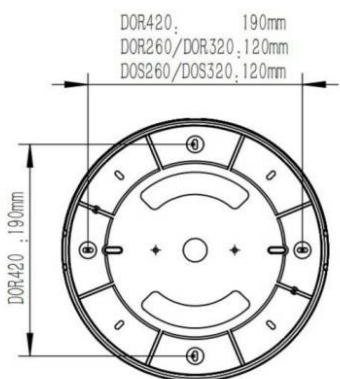

LED Ceiling light
DOR/DOS

IP54

Required Tools

WARNING:

Check that the power is off before conducting any maintenance and assembly work

Caution, danger of electric shock

The installation and commissioning of the luminaire as well as any modification to the luminaire may only be performed by authorized personnel (qualified electrician).

Step:1

STEP:2

OPTION:A

OPTION:B

STEP:3

STEP:4

OPTION--SAFETY COVER

I. WIRING DIAGRAMS: CCT+POWER/SWITCHABLE

II. WIRING DIAGRAMS: CCT+POWER/SWITCHABLE+SENSOR/EM2

III. WIRING DIAGRAMS: CCT+DALI (TCI DT6)