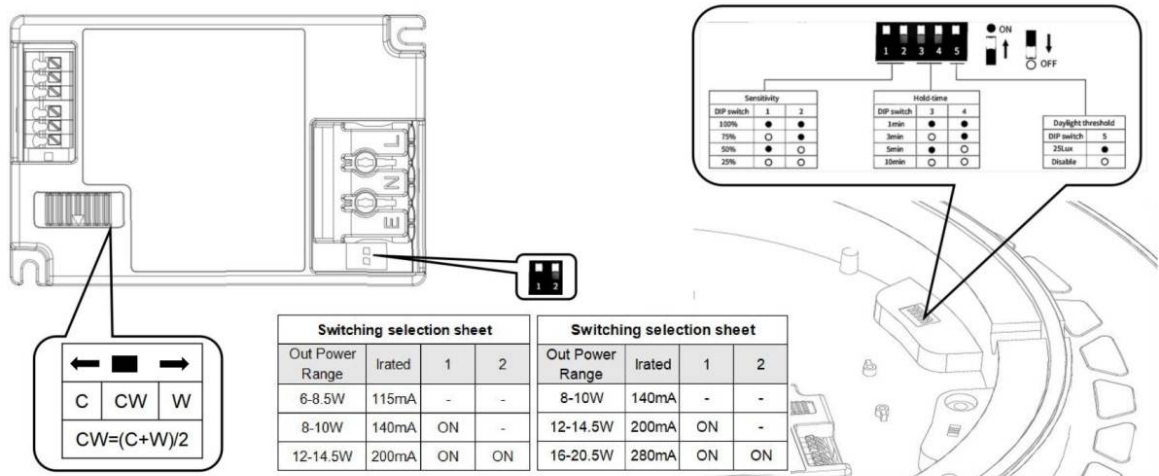

LED Ceiling light
DOR/DOS

IP54

Required Tools

WARNING:

Check that the power is off before conducting any maintenance and assembly work

Caution, danger of electric shock

The installation and commissioning of the luminaire as well as any modification to the luminaire may only be performed by authorized personnel (qualified electrician).

Step:1

STEP:2

OPTION:A

OPTION:B

STEP:3

STEP:4

OPTION--SAFETY COVER

I. WIRING DIAGRAMS: CCT+POWER/SWITCHABLE

II. WIRING DIAGRAMS: CCT+POWER/SWITCHABLE+SENSOR/EM2

III. WIRING DIAGRAMS: CCT+DALI (TCI DT6)