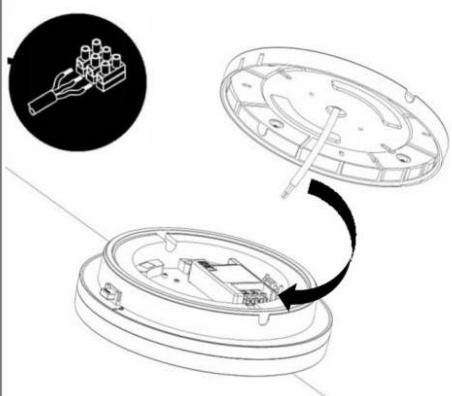

LED Ceiling light
DOR/DOS

IP54

Required Tools

WARNING:

Check that the power is off before conducting any maintenance and assembly work

Caution, danger of electric shock

The installation and commissioning of the luminaire as well as any modification to the luminaire may only be performed by authorized personnel (qualified electrician).

Step:1

STEP:2

OPTION:A

OPTION:B

STEP:3

STEP:4

OPTION--SAFETY COVER

I. WIRING DIAGRAMS: CCT+POWER/SWITCHABLE

II. WIRING DIAGRAMS: CCT+POWER/SWITCHABLE+SENSOR/EM2

III. WIRING DIAGRAMS: CCT+DALI (TCI DT6)