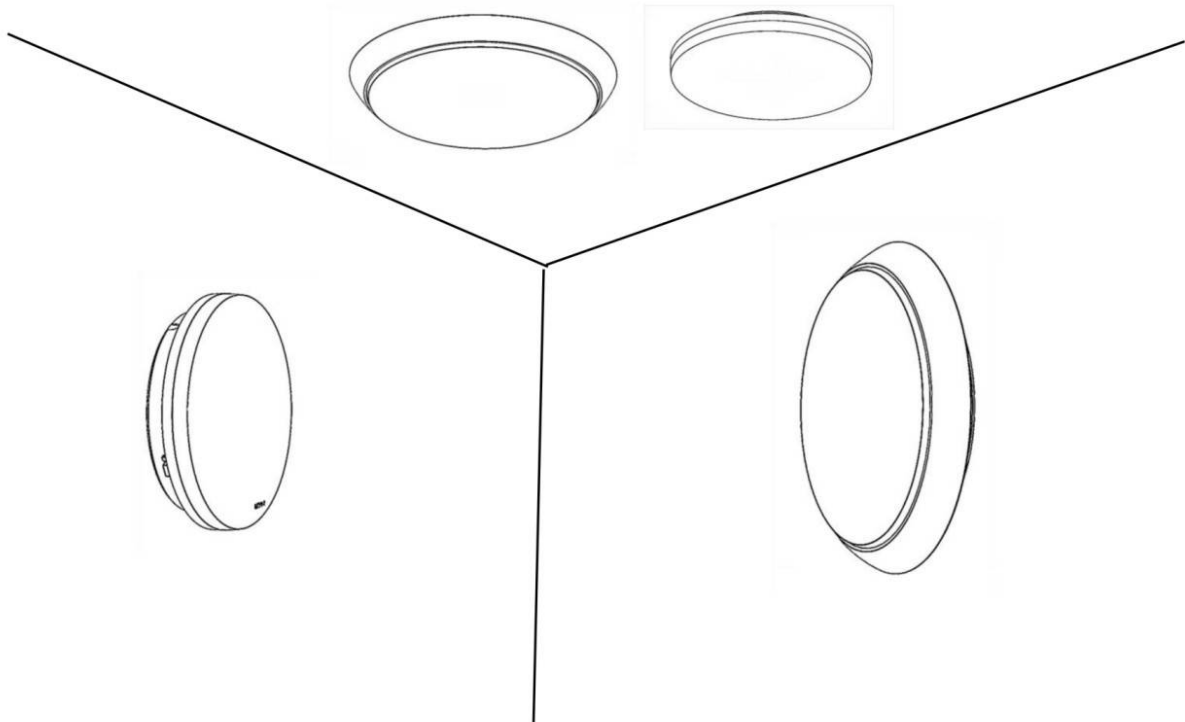

LED Ceiling light
DOR/DOS

IP54

Required Tools

WARNING:

Check that the power is off before conducting any maintenance and assembly work

Caution, danger of electric shock

The installation and commissioning of the luminaire as well as any modification to the luminaire may only be performed by authorized personnel (qualified electrician).

Step:1

STEP:2

OPTION:A

OPTION:B

STEP:3

STEP:4

OPTION--SAFETY COVER

I. WIRING DIAGRAMS: CCT+POWER/SWITCHABLE