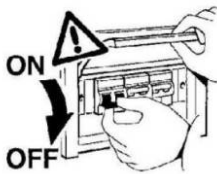

LED Ceiling light
DOR/DOS

IP54

Required Tools

WARNING:

Check that the power is off before conducting any maintenance and assembly work

Caution, danger of electric shock

The installation and commissioning of the luminaire as well as any modification to the luminaire may only be performed by authorized personnel (qualified electrician).

Step:1

STEP:2

OPTION:A

OPTION:B

STEP:3

STEP:4

OPTION--SAFETY COVER

I. WIRING DIAGRAMS: CCT+POWER/SWITCHABLE