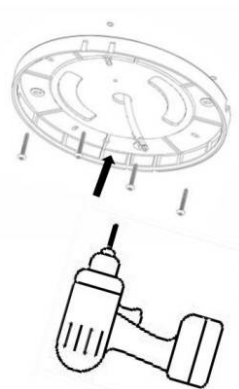

LED Ceiling light
DOR/DOS

IP54

Required Tools

WARNING:

Check that the power is off before conducting any maintenance and assembly work

Caution, danger of electric shock

The installation and commissioning of the luminaire as well as any modification to the luminaire may only be performed by authorized personnel (qualified electrician).

Step:1

STEP:2

OPTION:A

OPTION:B

STEP:3

STEP:4

OPTION--SAFETY COVER

I. WIRING DIAGRAMS: CCT+POWER/SWITCHABLE

II. WIRING DIAGRAMS: CCT+POWER/SWITCHABLE+SENSOR/EM2

III. WIRING DIAGRAMS: CCT+DALI (TCI DT6)