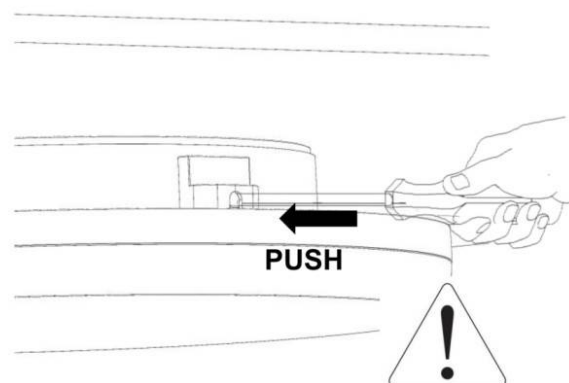

LED Ceiling light
DOR/DOS

IP54

Required Tools

WARNING:

Check that the power is off before conducting any maintenance and assembly work

Caution, danger of electric shock

The installation and commissioning of the luminaire as well as any modification to the luminaire may only be performed by authorized personnel (qualified electrician).

Step:1

STEP:2

OPTION:A

OPTION:B

STEP:3

STEP:4

OPTION--SAFETY COVER

I. WIRING DIAGRAMS: CCT+POWER/SWITCHABLE

II. WIRING DIAGRAMS: CCT+POWER/SWITCHABLE+SENSOR/EM2

III. WIRING DIAGRAMS: CCT+DALI (TCI DT6)