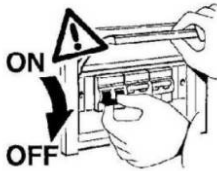

LED Ceiling light
DOR/DOS

IP54

Required Tools

WARNING:

Check that the power is off before conducting any maintenance and assembly work

Caution, danger of electric shock

The installation and commissioning of the luminaire as well as any modification to the luminaire may only be performed by authorized personnel (qualified electrician).

Step:1

STEP:2

OPTION:A

OPTION:B

STEP:3

STEP:4

OPTION--SAFETY COVER

I. WIRING DIAGRAMS: CCT+POWER/SWITCHABLE