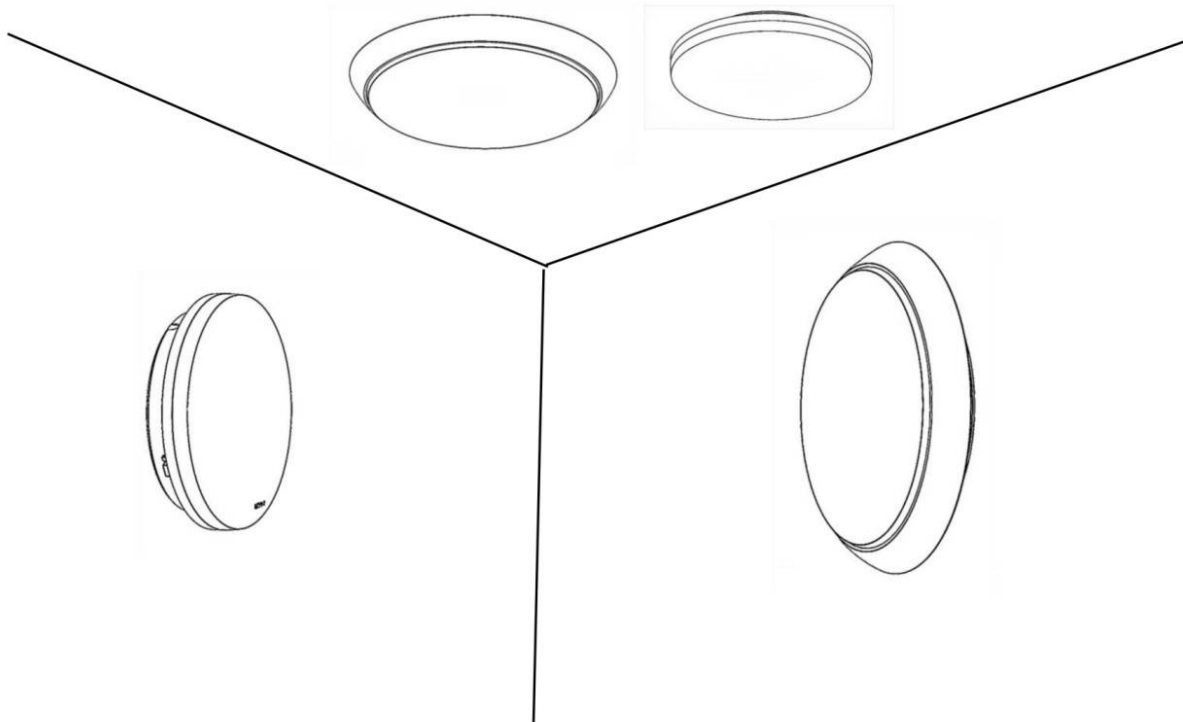

LED Ceiling light
DOR/DOS

IP54

Required Tools

WARNING:

Check that the power is off before conducting any maintenance and assembly work

Caution, danger of electric shock

The installation and commissioning of the luminaire as well as any modification to the luminaire may only be performed by authorized personnel (qualified electrician).

Step:1

STEP:2

OPTION:A

OPTION:B

STEP:3

STEP:4

OPTION--SAFETY COVER

I. WIRING DIAGRAMS: CCT+POWER/SWITCHABLE