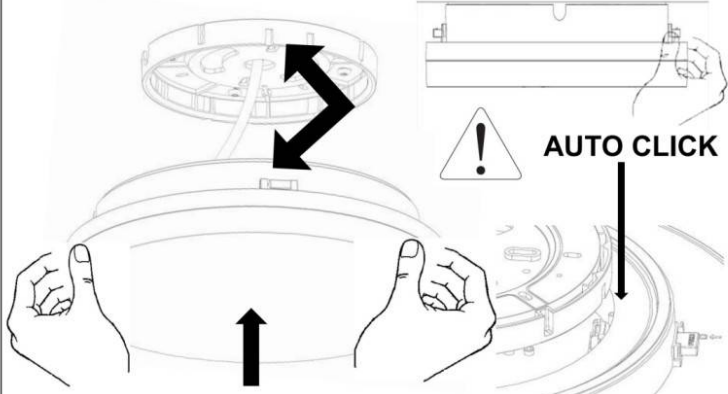

LED Ceiling light
DOR/DOS

IP54

Required Tools

WARNING:

Check that the power is off before conducting any maintenance and assembly work

Caution, danger of electric shock

The installation and commissioning of the luminaire as well as any modification to the luminaire may only be performed by authorized personnel (qualified electrician).

Step:1

STEP:2

OPTION:A

OPTION:B

STEP:3

STEP:4

OPTION--SAFETY COVER

I. WIRING DIAGRAMS: CCT+POWER/SWITCHABLE