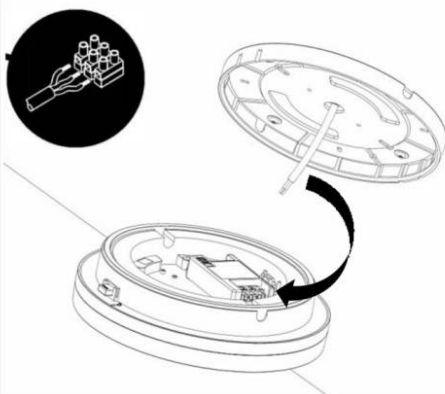

LED Ceiling light
DOR/DOS

IP54

Required Tools

WARNING:

Check that the power is off before conducting any maintenance and assembly work

Caution, danger of electric shock

The installation and commissioning of the luminaire as well as any modification to the luminaire may only be performed by authorized personnel (qualified electrician).

Step:1

STEP:2

OPTION:A

OPTION:B

STEP:3

STEP:4

OPTION--SAFETY COVER

I. WIRING DIAGRAMS: CCT+POWER/SWITCHABLE

II. WIRING DIAGRAMS: CCT+POWER/SWITCHABLE+SENSOR/EM2

III. WIRING DIAGRAMS: CCT+DALI (TCI DT6)