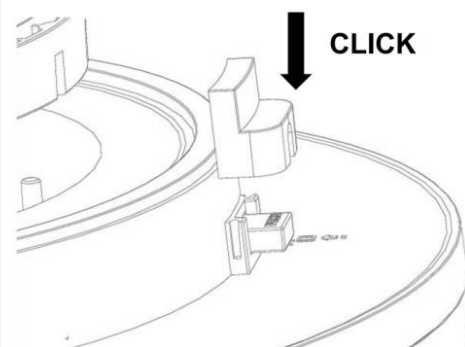

LED Ceiling light
DOR/DOS

IP54

Required Tools

WARNING:

Check that the power is off before conducting any maintenance and assembly work

Caution, danger of electric shock

The installation and commissioning of the luminaire as well as any modification to the luminaire may only be performed by authorized personnel (qualified electrician).

Step:1

STEP:2

OPTION:A

OPTION:B

STEP:3

STEP:4

OPTION--SAFETY COVER

I. WIRING DIAGRAMS: CCT+POWER/SWITCHABLE

II. WIRING DIAGRAMS: CCT+POWER/SWITCHABLE+SENSOR/EM2

III. WIRING DIAGRAMS: CCT+DALI (TCI DT6)