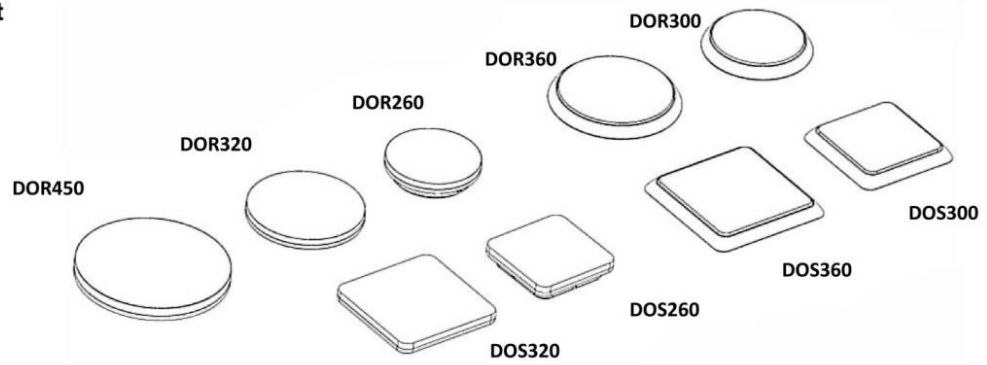

LED Ceiling light
DOR/DOS

IP54

Required Tools

WARNING:

Check that the power is off before conducting any maintenance and assembly work

Caution, danger of electric shock

The installation and commissioning of the luminaire as well as any modification to the luminaire may only be performed by authorized personnel (qualified electrician).

Step:1

STEP:2

OPTION:A

OPTION:B

STEP:3

STEP:4

OPTION--SAFETY COVER

I. WIRING DIAGRAMS: CCT+POWER/SWITCHABLE