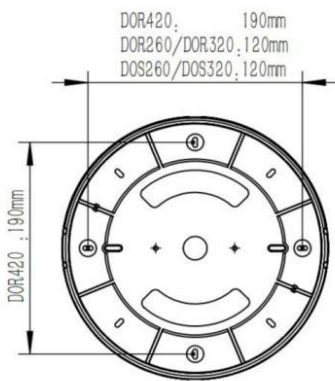

LED Ceiling light
DOR/DOS

IP54

Required Tools

WARNING:

Check that the power is off before conducting any maintenance and assembly work

Caution, danger of electric shock

The installation and commissioning of the luminaire as well as any modification to the luminaire may only be performed by authorized personnel (qualified electrician).

Step:1

STEP:2

OPTION:A

OPTION:B

STEP:3

STEP:4

OPTION--SAFETY COVER

I. WIRING DIAGRAMS: CCT+POWER/SWITCHABLE

II. WIRING DIAGRAMS: CCT+POWER/SWITCHABLE+SENSOR/EM2

III. WIRING DIAGRAMS: CCT+DALI (TCI DT6)