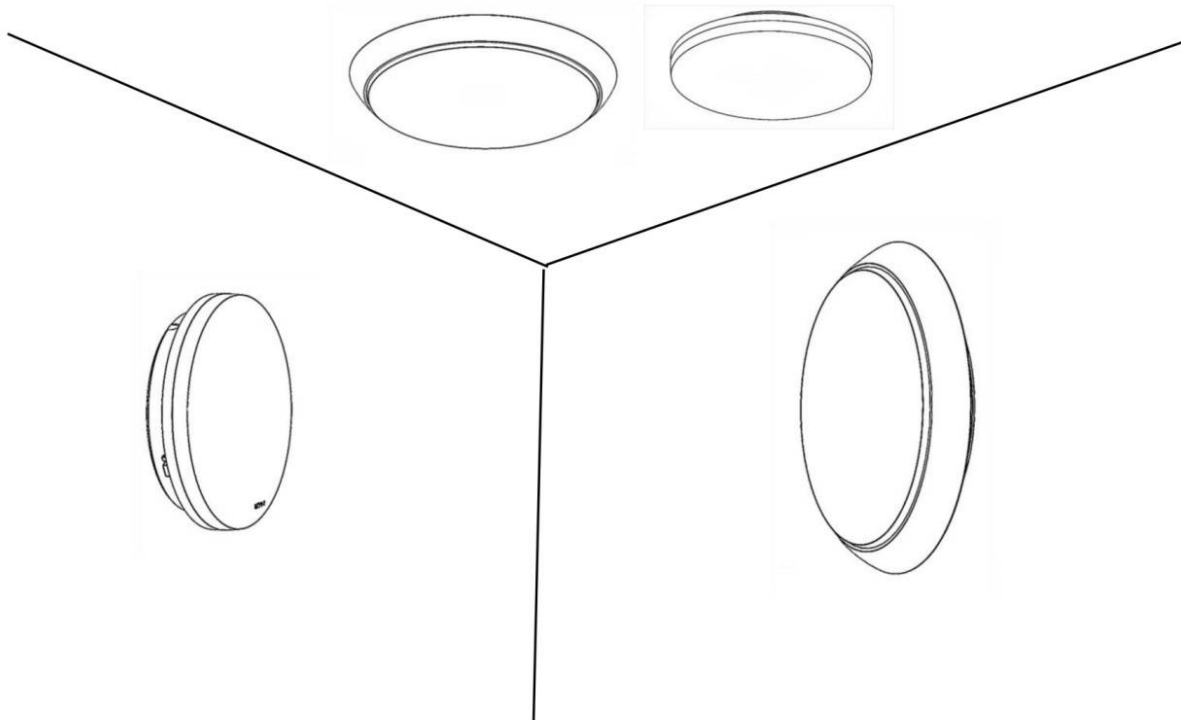

LED Ceiling light
DOR/DOS

IP54

Required Tools

WARNING:

Check that the power is off before conducting any maintenance and assembly work

Caution, danger of electric shock

The installation and commissioning of the luminaire as well as any modification to the luminaire may only be performed by authorized personnel (qualified electrician).

Step:1

STEP:2

OPTION:A

OPTION:B

STEP:3

STEP:4

OPTION--SAFETY COVER

I. WIRING DIAGRAMS: CCT+POWER/SWITCHABLE