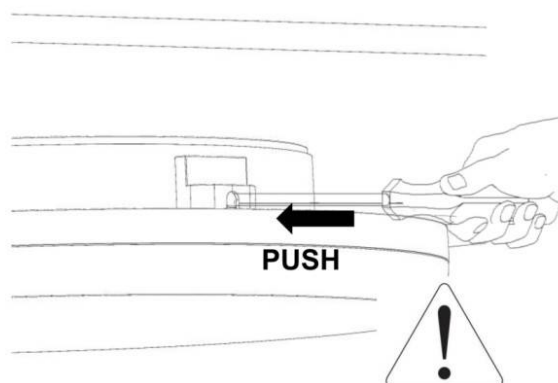

LED Ceiling light
DOR/DOS

IP54

Required Tools

WARNING:

Check that the power is off before conducting any maintenance and assembly work

Caution, danger of electric shock

The installation and commissioning of the luminaire as well as any modification to the luminaire may only be performed by authorized personnel (qualified electrician).

Step:1

STEP:2

OPTION:A

OPTION:B

STEP:3

STEP:4

OPTION--SAFETY COVER

I. WIRING DIAGRAMS: CCT+POWER/SWITCHABLE

II. WIRING DIAGRAMS: CCT+POWER/SWITCHABLE+SENSOR/EM2

III. WIRING DIAGRAMS: CCT+DALI (TCI DT6)