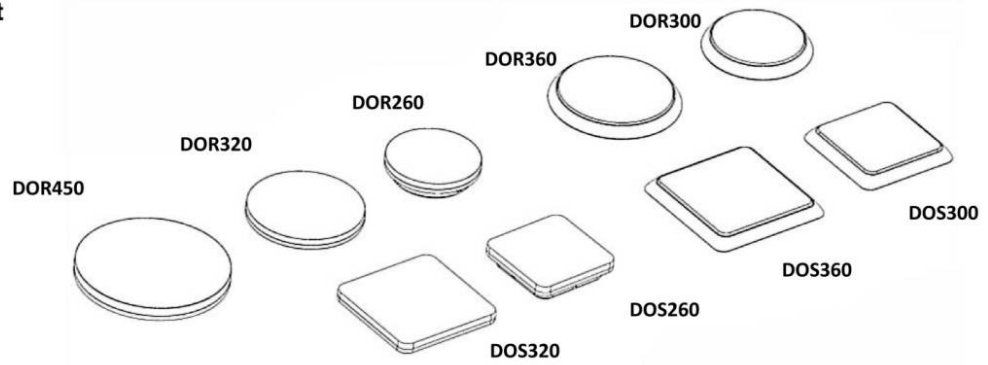

LED Ceiling light
DOR/DOS

IP54

Required Tools

WARNING:

Check that the power is off before conducting any maintenance and assembly work

Caution, danger of electric shock

The installation and commissioning of the luminaire as well as any modification to the luminaire may only be performed by authorized personnel (qualified electrician).

Step:1

STEP:2

OPTION:A

OPTION:B

STEP:3

STEP:4

OPTION--SAFETY COVER

I. WIRING DIAGRAMS: CCT+POWER/SWITCHABLE