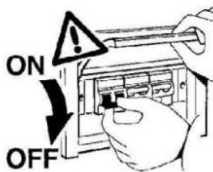

LED Ceiling light
DOR/DOS

IP54

Required Tools

WARNING:

Check that the power is off before conducting any maintenance and assembly work

Caution, danger of electric shock

The installation and commissioning of the luminaire as well as any modification to the luminaire may only be performed by authorized personnel (qualified electrician).

Step:1

STEP:2

OPTION:A

OPTION:B

STEP:3

STEP:4

OPTION--SAFETY COVER

I. WIRING DIAGRAMS: CCT+POWER/SWITCHABLE