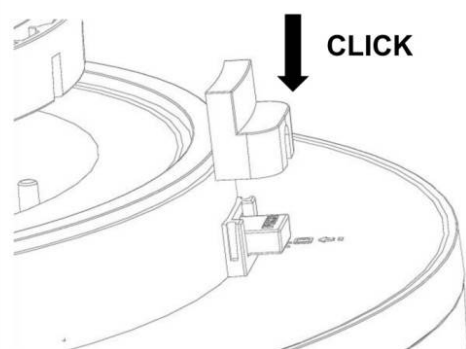

LED Ceiling light
DOR/DOS

IP54

Required Tools

WARNING:

Check that the power is off before conducting any maintenance and assembly work

Caution, danger of electric shock

The installation and commissioning of the luminaire as well as any modification to the luminaire may only be performed by authorized personnel (qualified electrician).

Step:1

STEP:2

OPTION:A

OPTION:B

STEP:3

STEP:4

OPTION--SAFETY COVER

I. WIRING DIAGRAMS: CCT+POWER/SWITCHABLE

II. WIRING DIAGRAMS: CCT+POWER/SWITCHABLE+SENSOR/EM2

III. WIRING DIAGRAMS: CCT+DALI (TCI DT6)