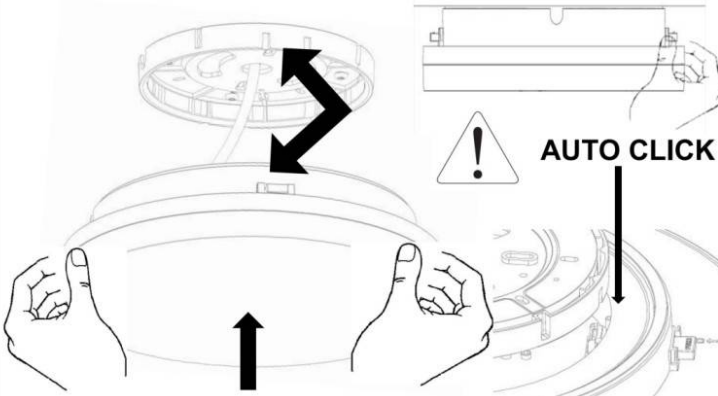

LED Ceiling light
DOR/DOS

IP54

Required Tools

WARNING:

Check that the power is off before conducting any maintenance and assembly work

Caution, danger of electric shock

The installation and commissioning of the luminaire as well as any modification to the luminaire may only be performed by authorized personnel (qualified electrician).

Step:1

STEP:2

OPTION:A

OPTION:B

STEP:3

STEP:4

OPTION--SAFETY COVER

I. WIRING DIAGRAMS: CCT+POWER/SWITCHABLE