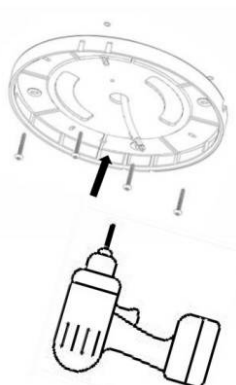

LED Ceiling light
DOR/DOS

IP54

Required Tools

WARNING:

Check that the power is off before conducting any maintenance and assembly work

Caution, danger of electric shock

The installation and commissioning of the luminaire as well as any modification to the luminaire may only be performed by authorized personnel (qualified electrician).

Step:1

STEP:2

OPTION:A

OPTION:B

STEP:3

STEP:4

OPTION--SAFETY COVER

I. WIRING DIAGRAMS: CCT+POWER/SWITCHABLE

II. WIRING DIAGRAMS: CCT+POWER/SWITCHABLE+SENSOR/EM2

III. WIRING DIAGRAMS: CCT+DALI (TCI DT6)