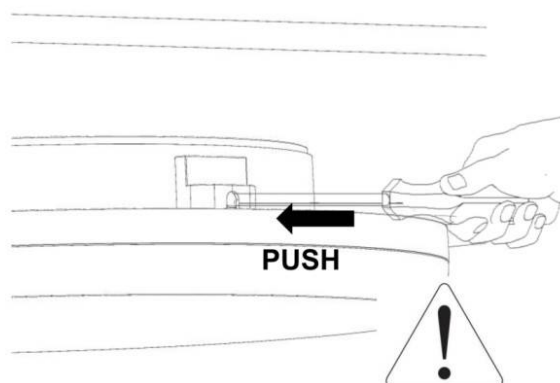

LED Ceiling light
DOR/DOS

IP54

Required Tools

WARNING:

Check that the power is off before conducting any maintenance and assembly work

Caution, danger of electric shock

The installation and commissioning of the luminaire as well as any modification to the luminaire may only be performed by authorized personnel (qualified electrician).

Step:1

STEP:2

OPTION:A

OPTION:B

STEP:3

STEP:4

OPTION--SAFETY COVER

I. WIRING DIAGRAMS: CCT+POWER/SWITCHABLE

II. WIRING DIAGRAMS: CCT+POWER/SWITCHABLE+SENSOR/EM2

III. WIRING DIAGRAMS: CCT+DALI (TCI DT6)