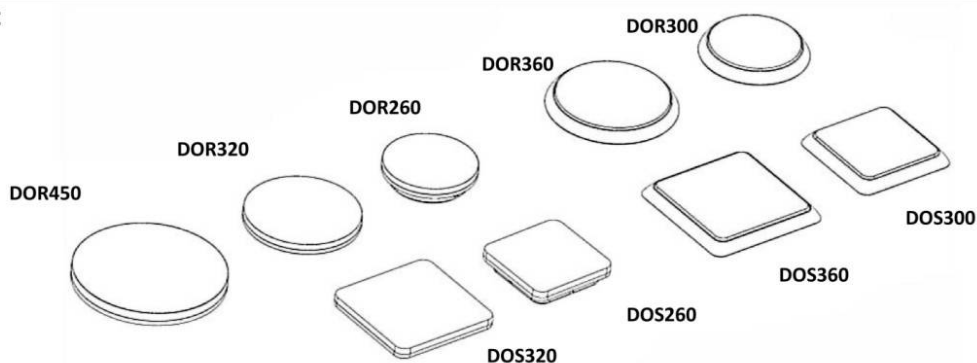

LED Ceiling light
DOR/DOS

IP54

Required Tools

WARNING:

Check that the power is off before conducting any maintenance and assembly work

Caution, danger of electric shock

The installation and commissioning of the luminaire as well as any modification to the luminaire may only be performed by authorized personnel (qualified electrician).

Step:1

STEP:2

OPTION:A

OPTION:B

STEP:3

STEP:4

OPTION--SAFETY COVER

I. WIRING DIAGRAMS: CCT+POWER/SWITCHABLE