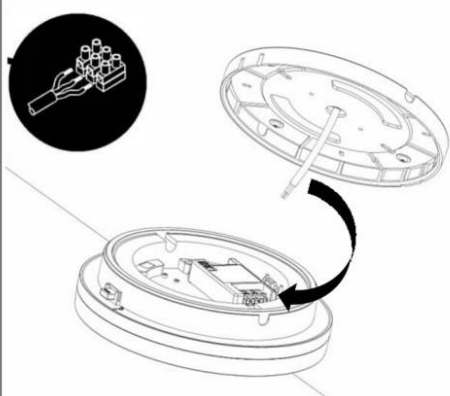

LED Ceiling light
DOR/DOS

IP54

Required Tools

WARNING:

Check that the power is off before conducting any maintenance and assembly work

Caution, danger of electric shock

The installation and commissioning of the luminaire as well as any modification to the luminaire may only be performed by authorized personnel (qualified electrician).

Step:1

STEP:2

OPTION:A

OPTION:B

STEP:3

STEP:4

OPTION--SAFETY COVER

I. WIRING DIAGRAMS: CCT+POWER/SWITCHABLE

II. WIRING DIAGRAMS: CCT+POWER/SWITCHABLE+SENSOR/EM2

III. WIRING DIAGRAMS: CCT+DALI (TCI DT6)