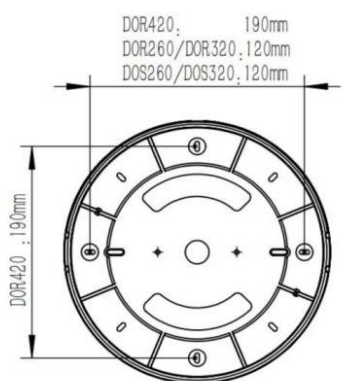

LED Ceiling light
DOR/DOS

IP54

Required Tools

WARNING:

Check that the power is off before conducting any maintenance and assembly work

Caution, danger of electric shock

The installation and commissioning of the luminaire as well as any modification to the luminaire may only be performed by authorized personnel (qualified electrician).

Step:1

STEP:2

OPTION:A

OPTION:B

STEP:3

STEP:4

OPTION--SAFETY COVER

I. WIRING DIAGRAMS: CCT+POWER/SWITCHABLE

II. WIRING DIAGRAMS: CCT+POWER/SWITCHABLE+SENSOR/EM2

III. WIRING DIAGRAMS: CCT+DALI (TCI DT6)